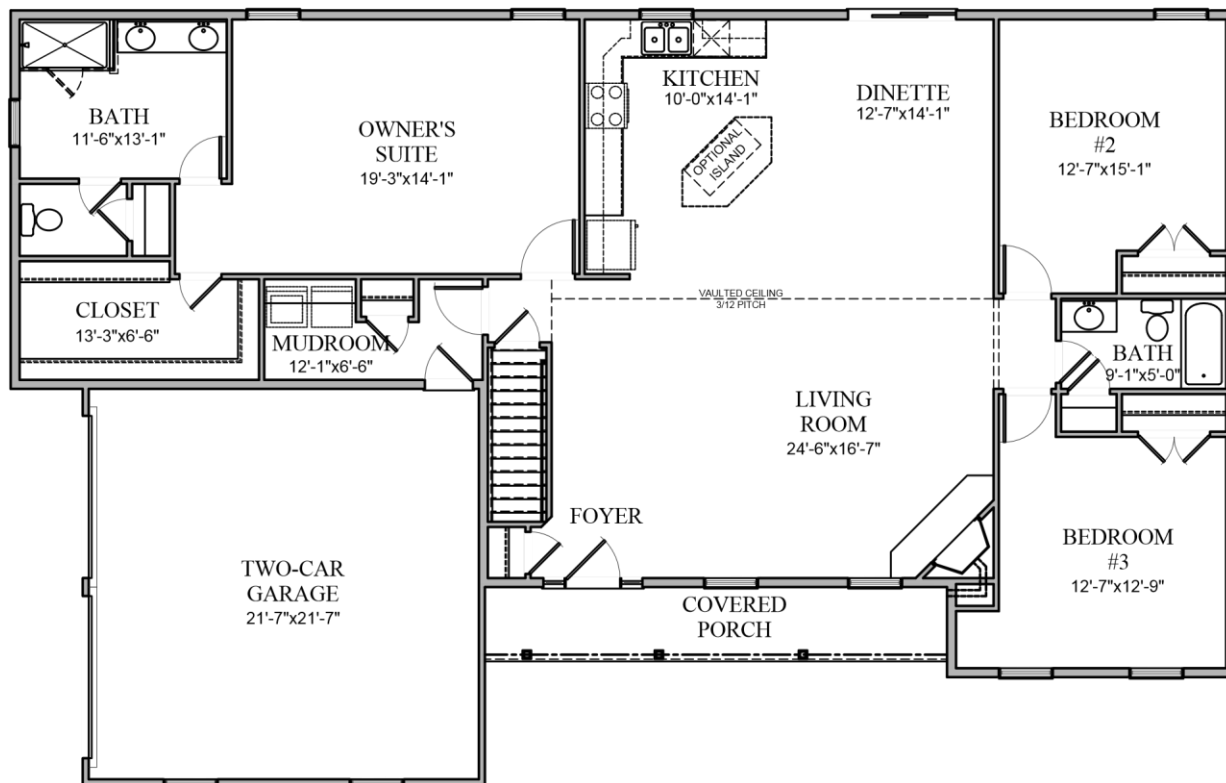

THE GRACE

1970 sq/ft

ARTIST RENDERING - SOME ITEMS MAY BE OPTIONAL

FIRST FLOOR PLAN

Lancaster Home Builders

A Division of Nadu Construction, Inc.

2760 Charlestown Road • Lancaster, PA 17603

PHONE: (717) 394-6621

FAX: (717) 394-6729