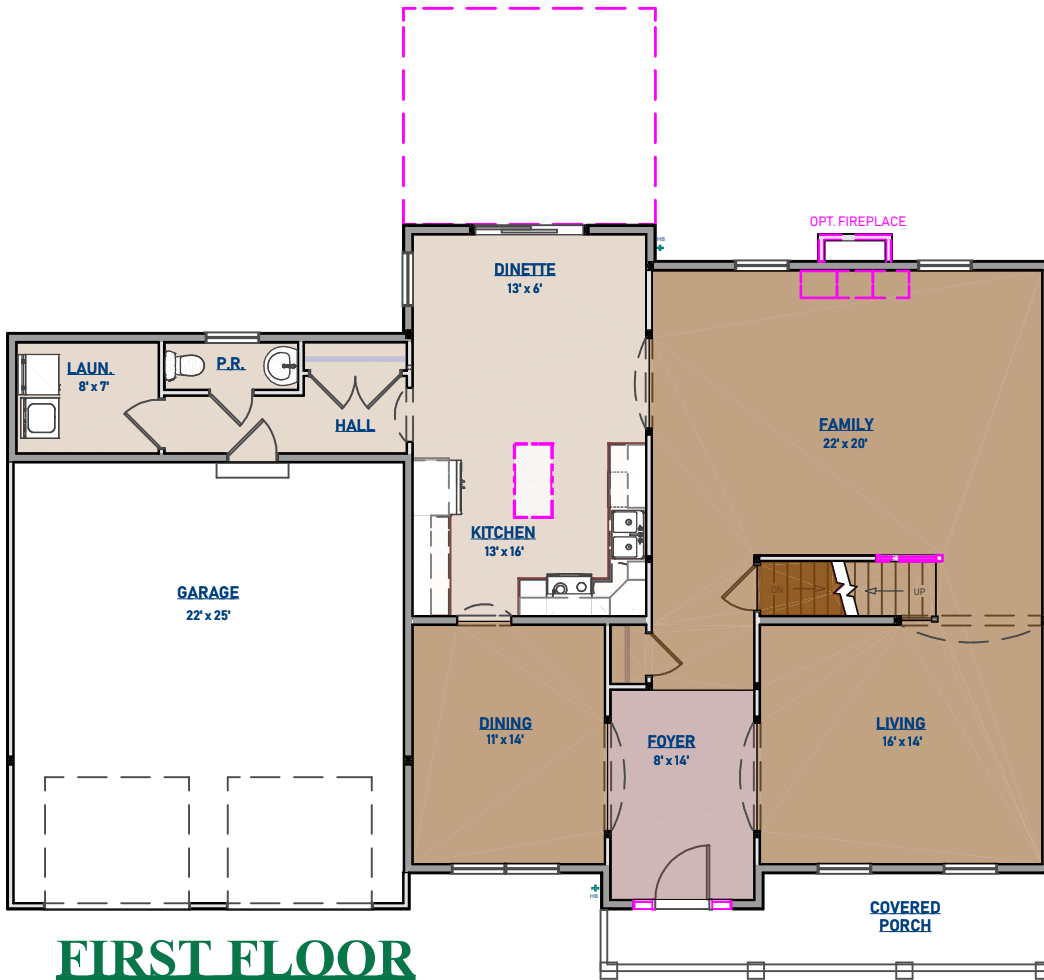

### **FEATURES:**

- 2-STORY COLONIAL
- 2-1/2 BATHS
- LAUNDRY ROOM
- 2-STORY FOYER
- 2-STORY FAMILY ROOM
- 4 BEDROOMS
- EAT-IN KITCHEN
- WALK-IN MASTER CLOSET
- 2-CAR GARAGE

\* **OPTIONS:** ALTERNATE ELEVATIONS  
KITCHEN ISLAND  
FIREPLACE  
DECK  
RAILINGS

# The Allison

3,301 Sq. Ft.

**FIRST FLOOR**

**SECOND FLOOR**