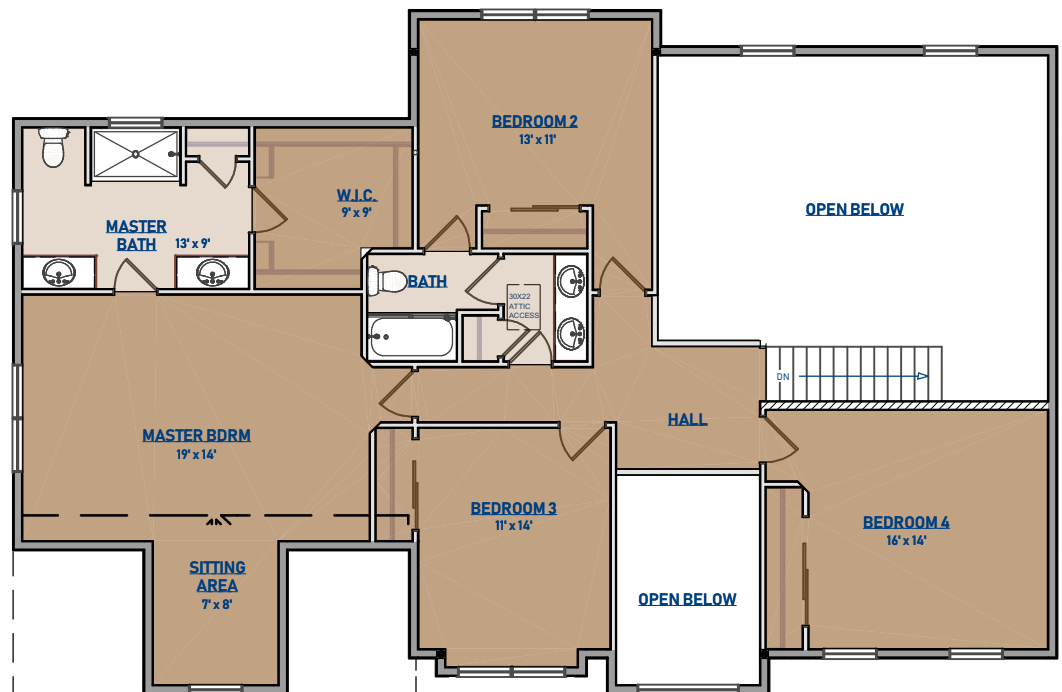

### **FEATURES:**

- 2-STORY COLONIAL
- 2-1/2 BATHS
- LAUNDRY ROOM
- 2-STORY FOYER
- 2-STORY FAMILY ROOM
- 4 BEDROOMS
- EAT-IN KITCHEN
- WALK-IN MASTER CLOSET
- 2-CAR GARAGE

\* **OPTIONS:** ALTERNATE ELEVATIONS  
KITCHEN ISLAND  
FIREPLACE  
DECK  
RAILINGS

# The Allison

3,301 Sq. Ft.

**FIRST FLOOR**

**SECOND FLOOR**