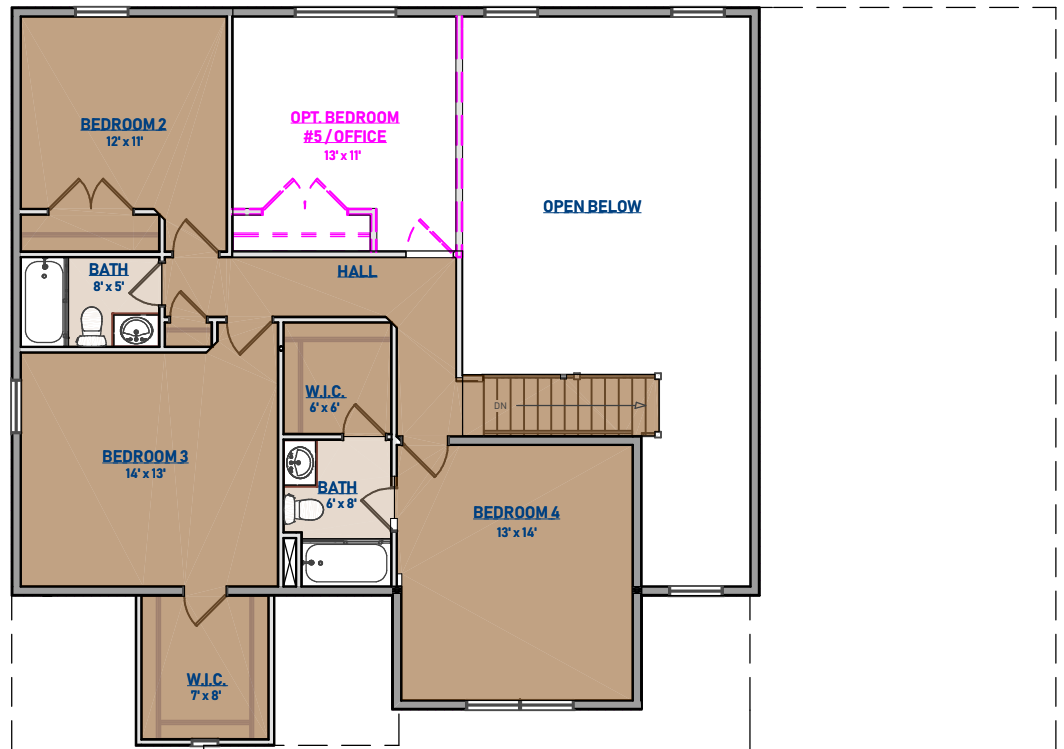

#### \* OPTIONS: ALTERNATE ELEVATIONS

- KITCHEN ISLAND
- VAULTED CEILING
- MASTER BATH LAYOUT
- BEDROOM/OFFICE
- FIREPLACE
- DECK
- RAILINGS

# The Benson

3,429 Sq. Ft.

## FIRST FLOOR

## SECOND FLOOR