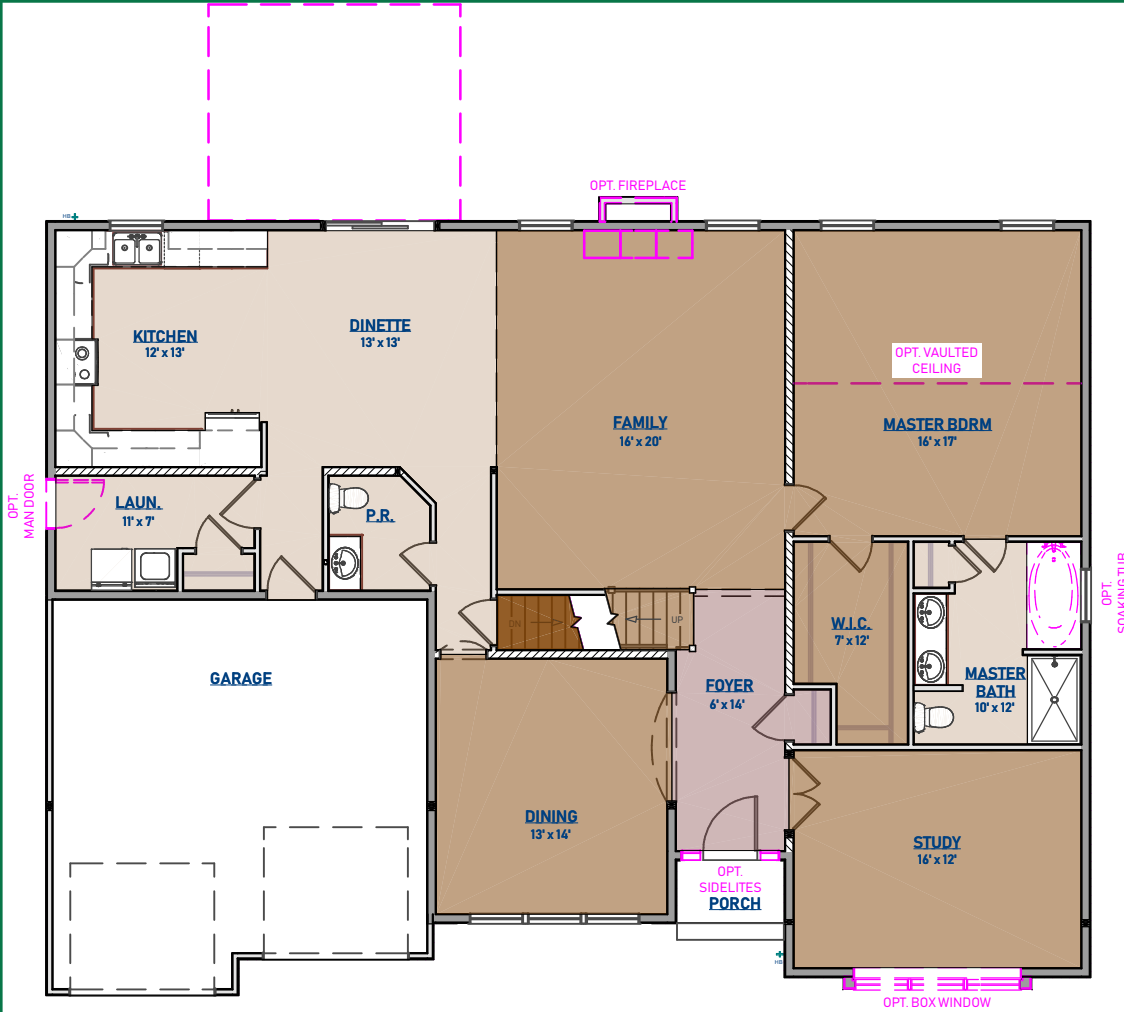

### **FEATURES:**

- 2-STORY COLONIAL
- 3-1/2 BATHS
- LAUNDRY ROOM
- STUDY
- 1ST FLOOR MASTER
- 4 BEDROOMS
- EAT-IN KITCHEN
- WALK-IN MASTER CLOSET
- 2-CAR GARAGE
- 2-STORY FAMILY ROOM

# The Benson

3,429 Sq. Ft.

## FIRST FLOOR

## SECOND FLOOR