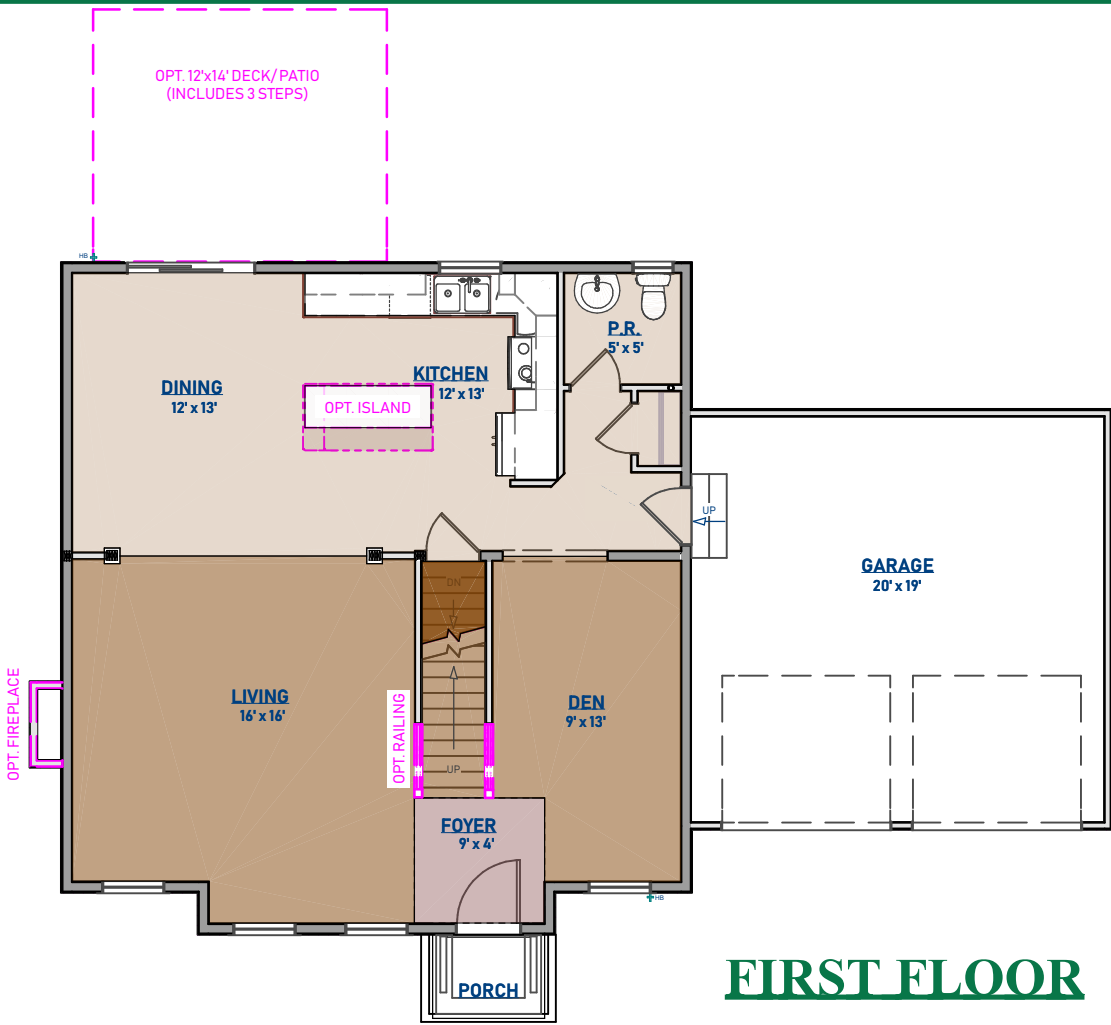

The Frederick

2,148 Sq. Ft.

ARTIST RENDERING -
SOME ITEMS SHOWN
MAY BE OPTIONAL

2760 Charlestown Road
Lancaster, PA 17603

P: (717) 394-6621
F: (717) 394-6729

FEATURES:

- 2-STORY COLONIAL
- 2-1/2 BATHS
- LAUNDRY CLOSET
- DEN

- 4 BEDROOMS
- EAT-IN KITCHEN
- WALK-IN MASTER CLOSET
- 2-CAR GARAGE

- * **OPTIONS:** ALTERNATE ELEVATIONS
KITCHEN ISLAND
FIREPLACE
DECK
VAULTED CEILING
MASTER BATH LAYOUT

The Frederick

2,148 Sq. Ft.

FIRST FLOOR

SECOND FLOOR