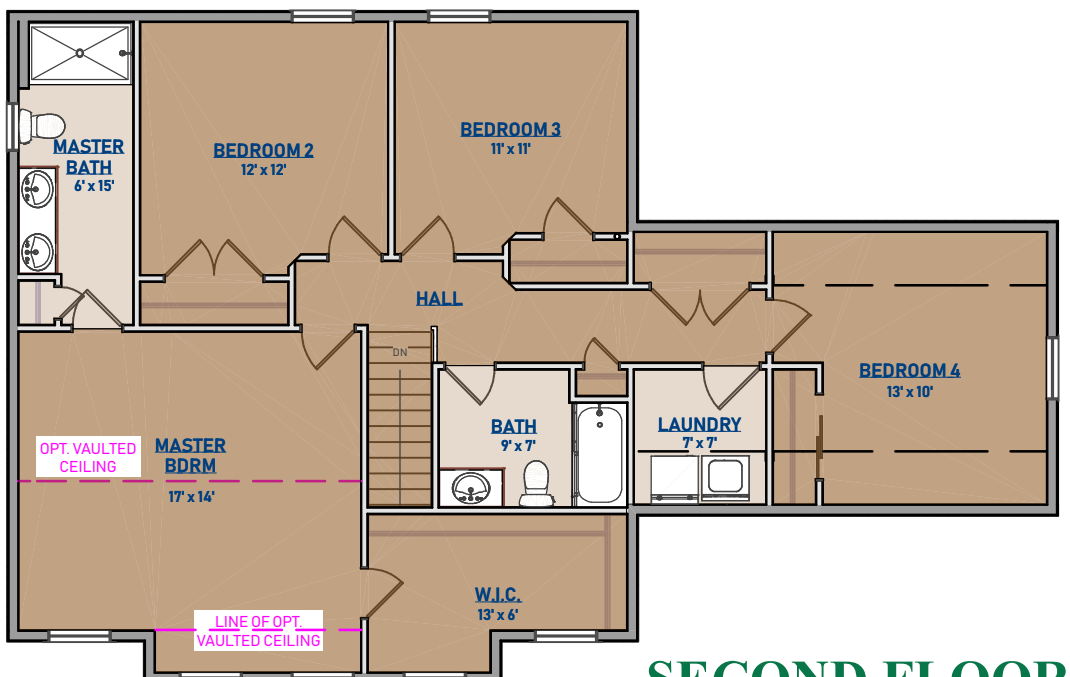

- 4 BEDROOMS
- EAT-IN KITCHEN
- WALK-IN MASTER CLOSET
- 2-CAR GARAGE

- * **OPTIONS:** ALTERNATE ELEVATIONS
KITCHEN ISLAND
FIREPLACE
DECK
VAULTED CEILING
MASTER BATH LAYOUT

The Frederick

2,148 Sq. Ft.

FIRST FLOOR

SECOND FLOOR