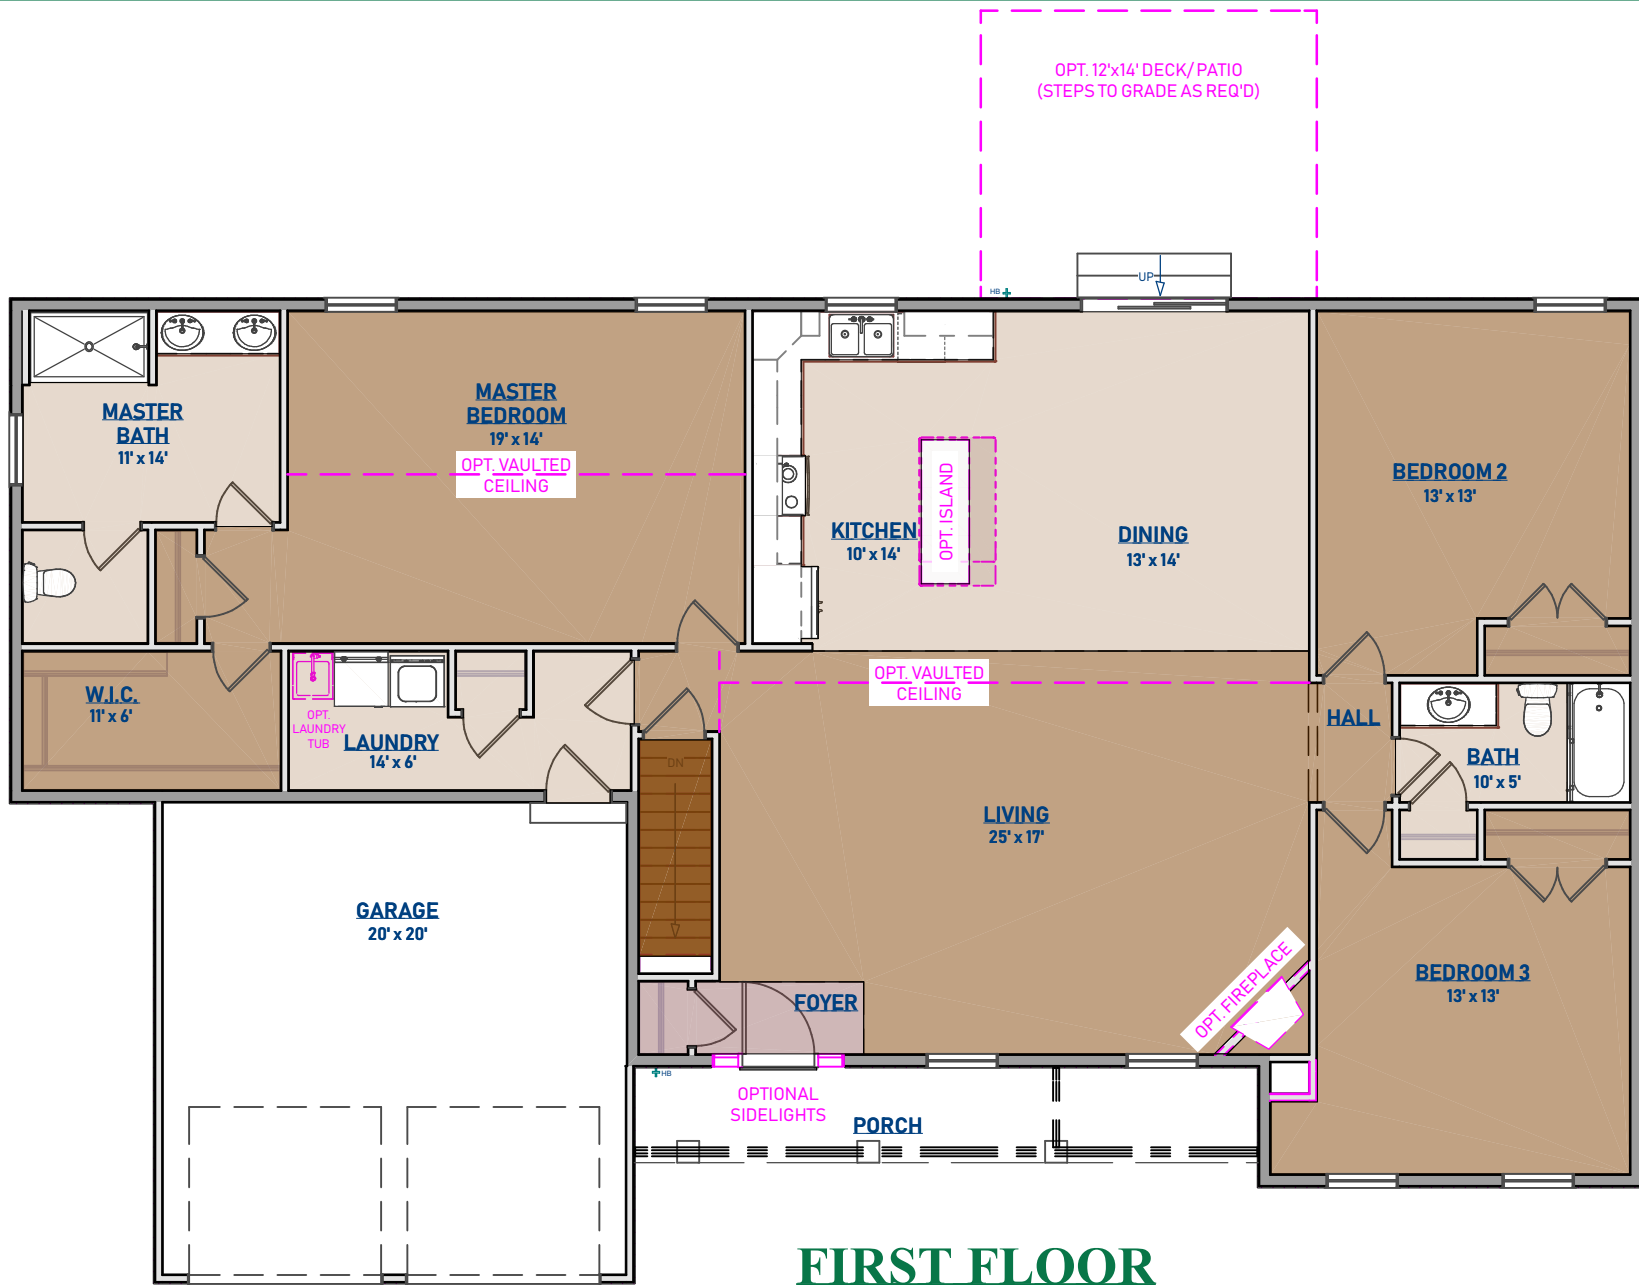

ARTIST RENDERING -
SOME ITEMS SHOWN
MAY BE OPTIONAL

The Grace

1,977 Sq. Ft.

FEATURES:

- RANCHER
 - 2 BATHS
 - LAUNDRY ROOM
 - COVERED PORCH
 - 3 BEDROOMS
 - EAT-IN KITCHEN
 - WALK-IN MASTER CLOSET
 - 2-CAR GARAGE
- * OPTIONS: ALTERNATE ELEVATIONS FIREPLACE
KITCHEN ISLAND MASTER BATH LAYOUT
DECK VAULTED CEILING(S)

FIRST FLOOR

The Grace

1,977 Sq. Ft.

2760 Charlestown Road
 Lancaster, PA 17603
 P: (717) 394-6621
 F: (717) 394-6729