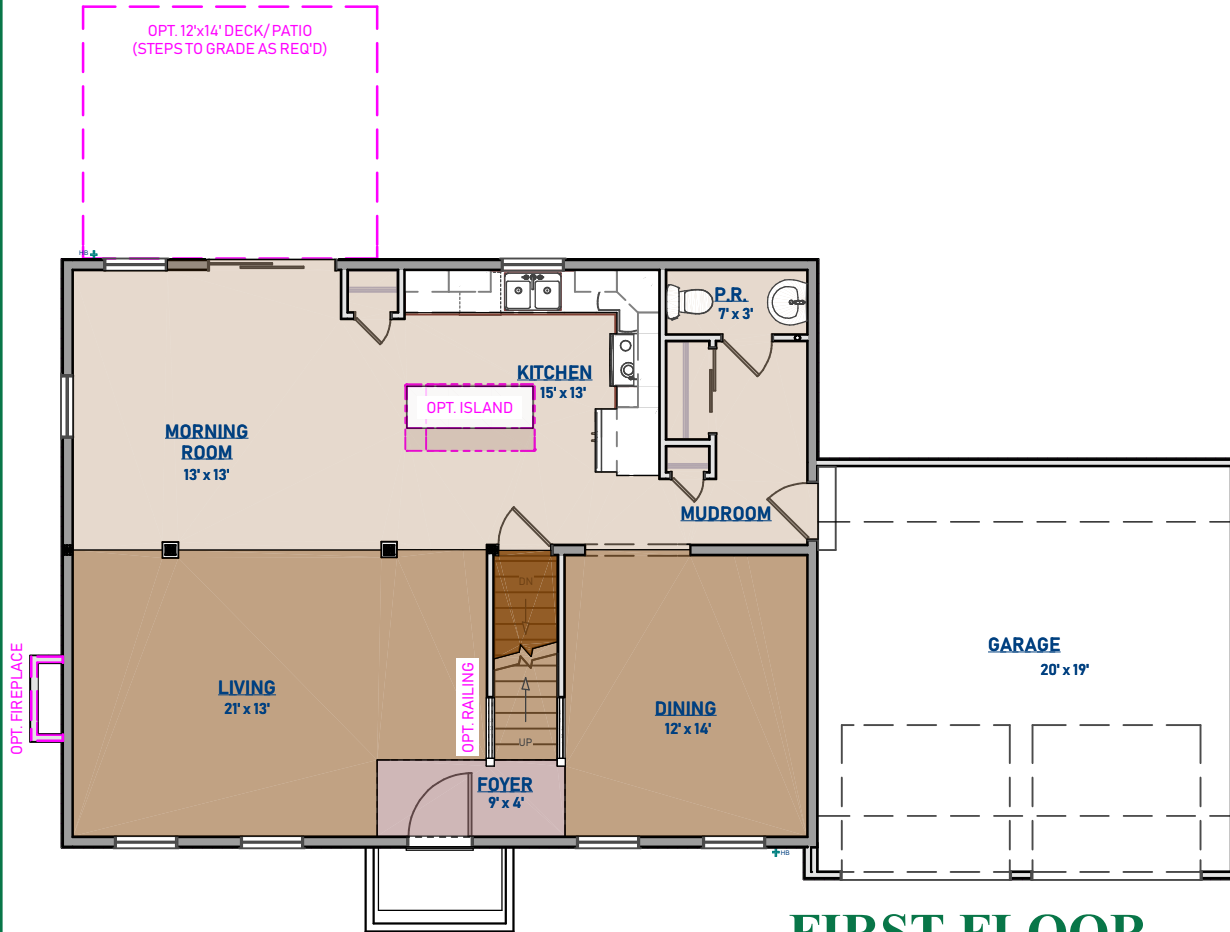

### **FEATURES:**

- 2-STORY COLONIAL
- 2-1/2 BATHS
- LAUNDRY CLOSET
- DEN

- 4 BEDROOMS
- EAT-IN KITCHEN
- WALK-IN MASTER CLOSET
- 2-CAR GARAGE

\* **OPTIONS:** ALTERNATE ELEVATIONS  
KITCHEN ISLAND  
FIREPLACE  
DECK  
VAULTED CEILING

## 2,296 Sq. Ft.

### FIRST FLOOR

### SECOND FLOOR