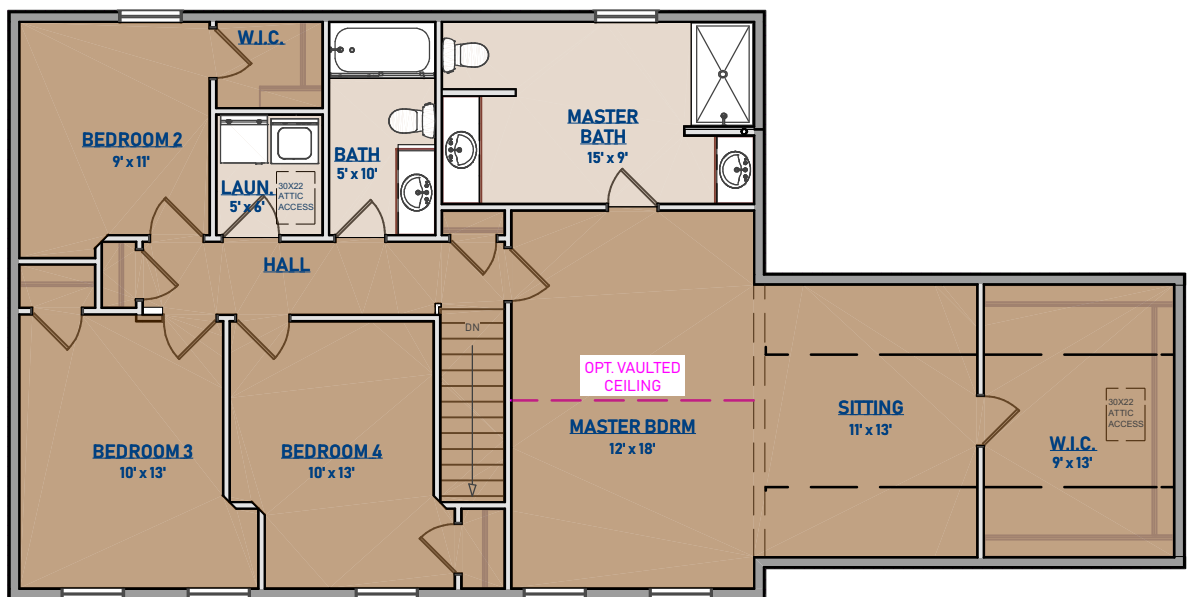

### **FEATURES:**

- 2-STORY COLONIAL
- 2-1/2 BATHS
- LAUNDRY CLOSET
- DEN

- 4 BEDROOMS
- EAT-IN KITCHEN
- WALK-IN MASTER CLOSET
- 2-CAR GARAGE

\* **OPTIONS:** ALTERNATE ELEVATIONS  
KITCHEN ISLAND  
FIREPLACE  
DECK  
VAULTED CEILING

## 2,296 Sq. Ft.

### FIRST FLOOR

### SECOND FLOOR