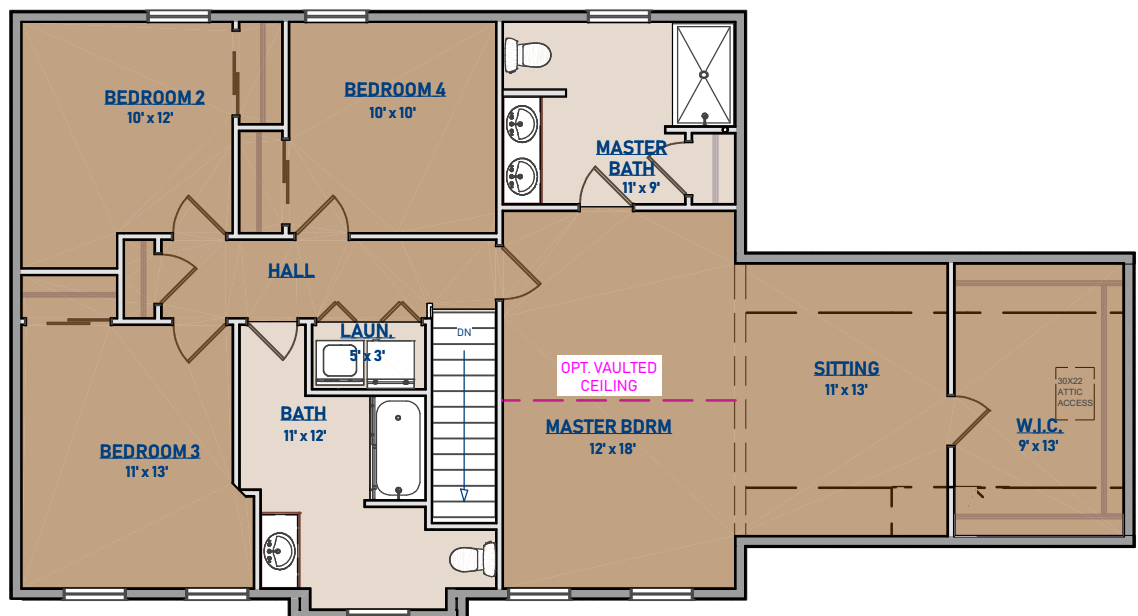

### **FEATURES:**

- 2-STORY COLONIAL
- 2-1/2 BATHS
- LAUNDRY CLOSET
- DEN

- 4 BEDROOMS
- EAT-IN KITCHEN
- WALK-IN MASTER CLOSET
- 2-CAR GARAGE

\* **OPTIONS:** ALTERNATE ELEVATIONS  
KITCHEN ISLAND  
FIREPLACE  
DECK  
VAULTED CEILING

## 2,228 Sq. Ft.

**FIRST FLOOR**

**SECOND FLOOR**