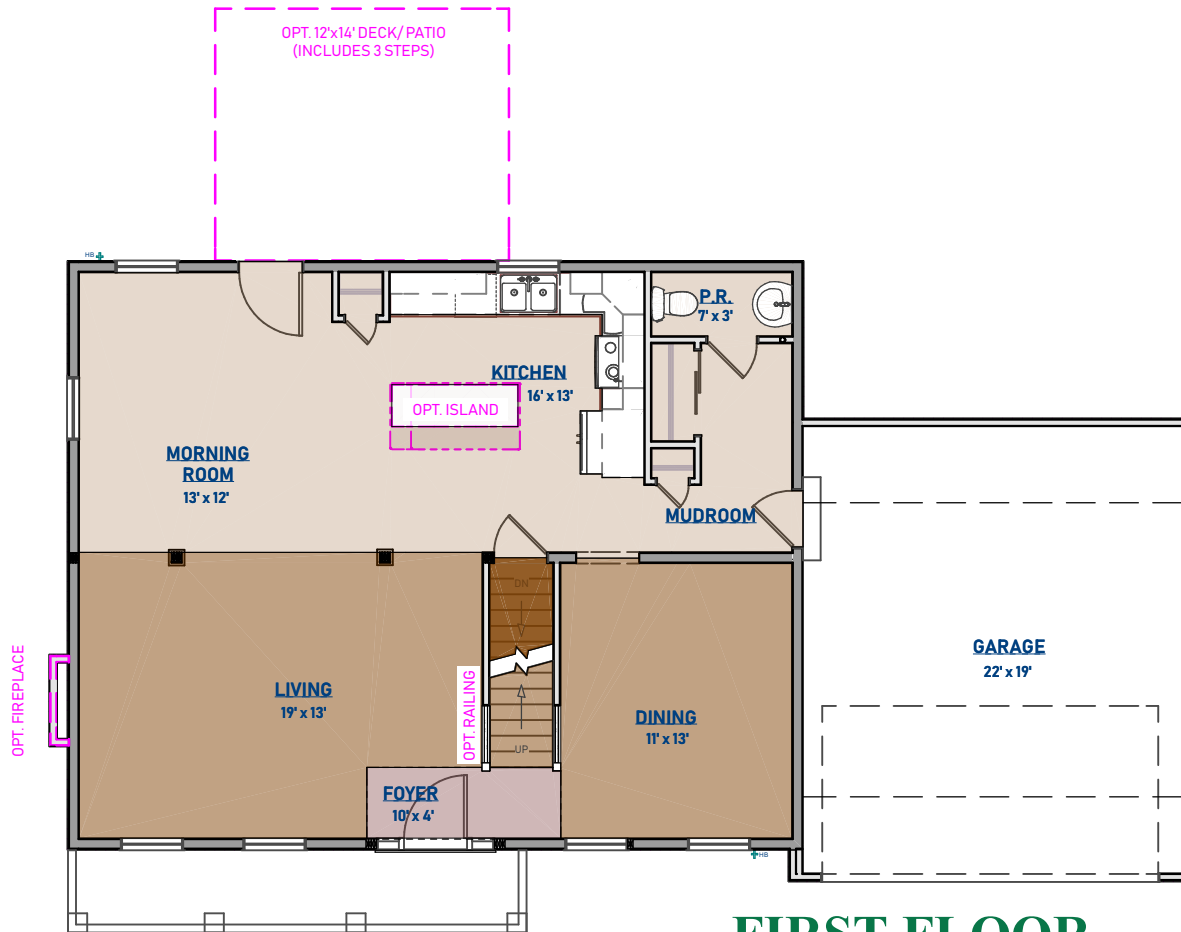

### **FEATURES:**

- 2-STORY COLONIAL
- 2-1/2 BATHS
- LAUNDRY CLOSET
- DEN

- 4 BEDROOMS
- EAT-IN KITCHEN
- WALK-IN MASTER CLOSET
- 2-CAR GARAGE

\* **OPTIONS:** ALTERNATE ELEVATIONS  
KITCHEN ISLAND  
FIREPLACE  
DECK  
VAULTED CEILING

## 2,228 Sq. Ft.

**FIRST FLOOR**

**SECOND FLOOR**