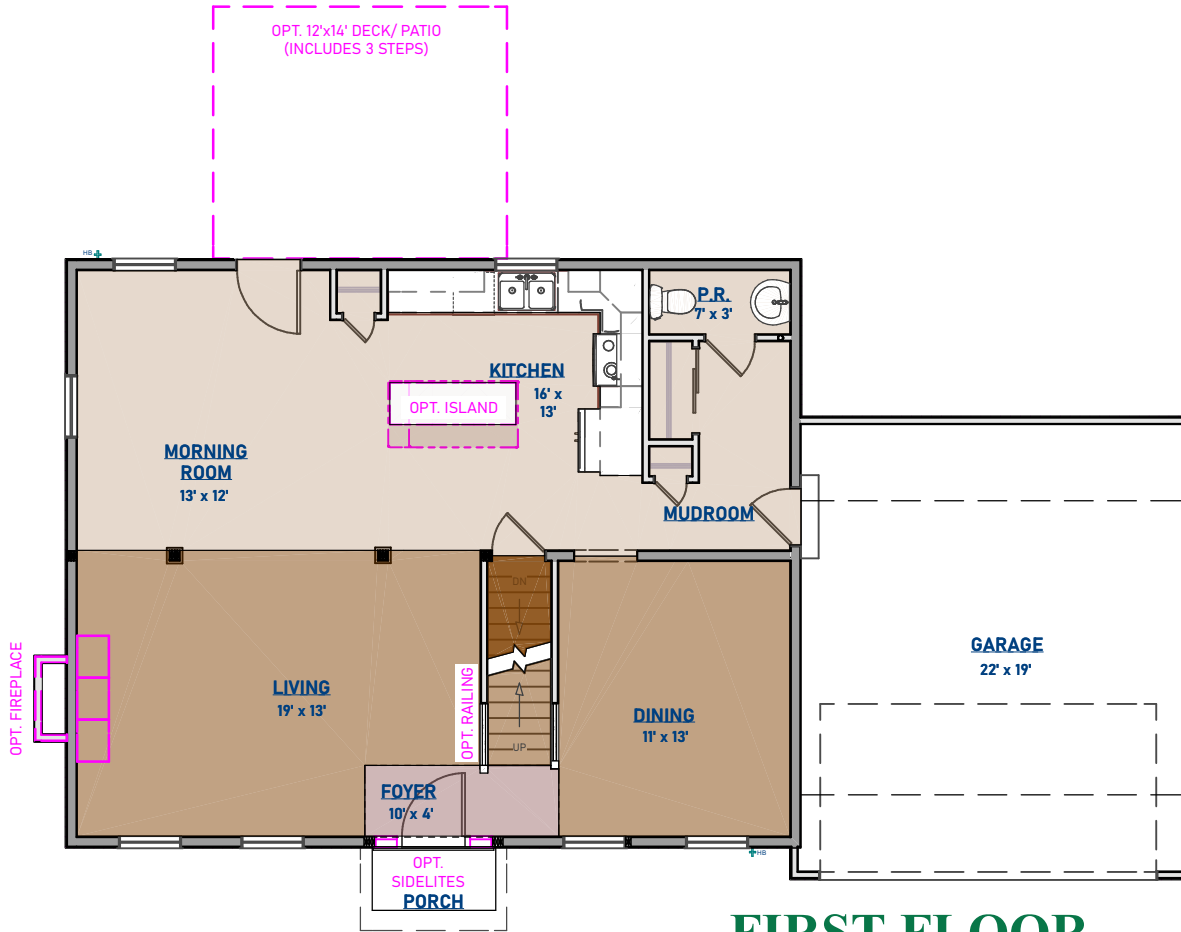

# The Jolie - Meadows

"A" Elevation  
2,218 Sq. Ft.

ARTIST RENDERING -  
SOME ITEMS SHOWN  
MAY BE OPTIONAL

2760 Charlestown Road  
Lancaster, PA 17603

P: (717) 394-6621  
F: (717) 394-6729

## **FEATURES:**

- 2-STORY COLONIAL
- 2-1/2 BATHS
- LAUNDRY CLOSET
- DEN

- 4 BEDROOMS
- EAT-IN KITCHEN
- WALK-IN MASTER CLOSET
- 2-CAR GARAGE

\* **OPTIONS:** ALTERNATE ELEVATIONS  
KITCHEN ISLAND  
FIREPLACE  
DECK  
VAULTED CEILING

SIDELIGHTS  
RAILINGS  
BOX WINDOW

# The Jolie I - Meadows

"A" Elevation  
2,218 Sq. Ft.

**FIRST FLOOR**

**SECOND FLOOR**