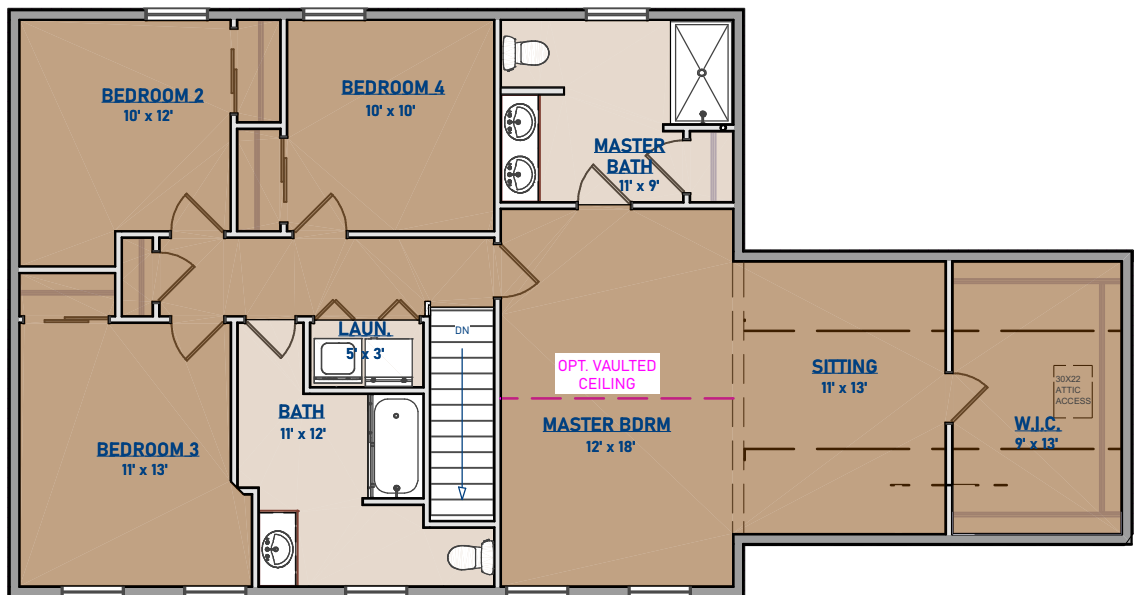

## **FEATURES:**

- 2-STORY COLONIAL
- 2-1/2 BATHS
- LAUNDRY CLOSET
- DEN

- 4 BEDROOMS
- EAT-IN KITCHEN
- WALK-IN MASTER CLOSET
- 2-CAR GARAGE

\* **OPTIONS:** ALTERNATE ELEVATIONS  
KITCHEN ISLAND  
FIREPLACE  
DECK  
VAULTED CEILING

SIDELIGHTS  
RAILINGS  
BOX WINDOW

# The Jolie I - Meadows

"A" Elevation  
2,218 Sq. Ft.

**FIRST FLOOR**

**SECOND FLOOR**