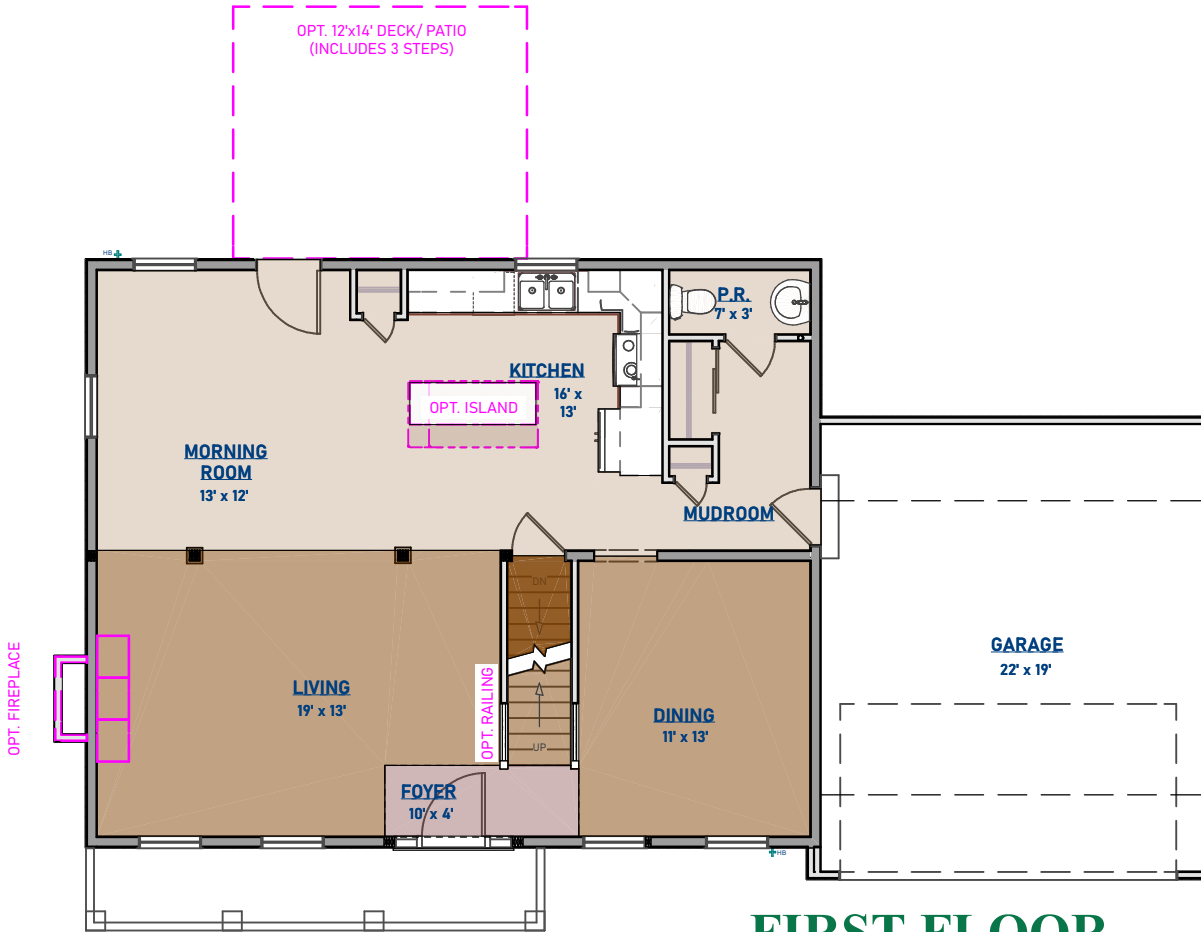

The Jolie - Meadows

"B" Elevation
2,228 Sq. Ft.

ARTIST RENDERING -
SOME ITEMS SHOWN
MAY BE OPTIONAL

2760 Charlestown Road
Lancaster, PA 17603

P: (717) 394-6621
F: (717) 394-6729

FEATURES:

- 2-STORY COLONIAL
- 2-1/2 BATHS
- LAUNDRY CLOSET
- DEN

- 4 BEDROOMS
- EAT-IN KITCHEN
- WALK-IN MASTER CLOSET
- 2-CAR GARAGE

- * **OPTIONS:** ALTERNATE ELEVATIONS
KITCHEN ISLAND
FIREPLACE
DECK
VAULTED CEILING

- SIDELIGHTS
- RAILINGS
- BOX WINDOW

The Jolie I - Meadows

"B" Elevation
2,228 Sq. Ft.

FIRST FLOOR

SECOND FLOOR