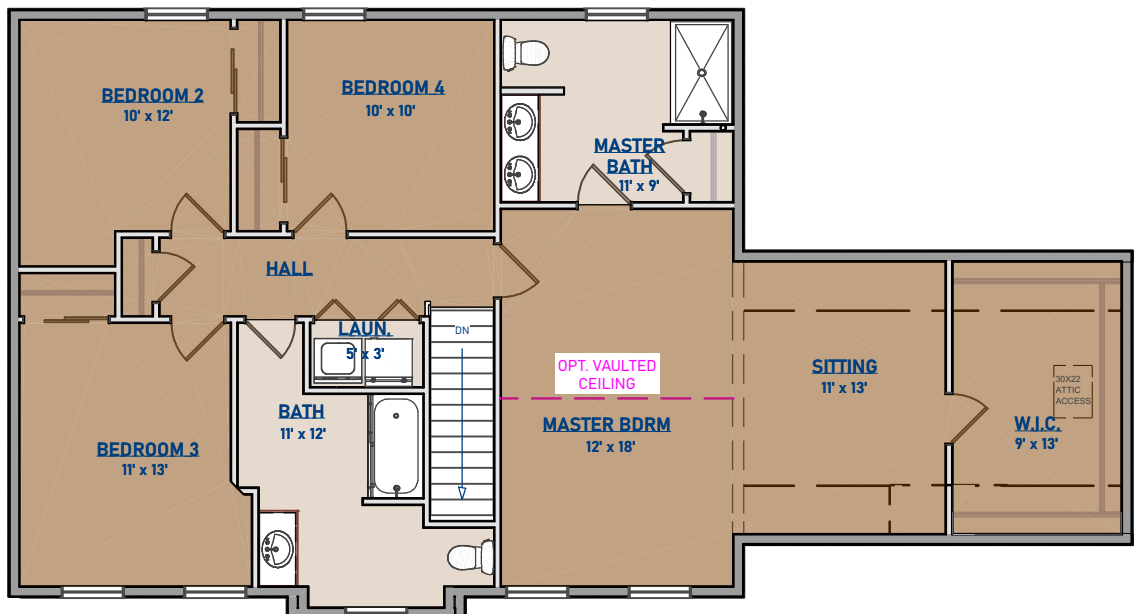

The Jolie - Meadows

"B" Elevation
2,228 Sq. Ft.

ARTIST RENDERING -
SOME ITEMS SHOWN
MAY BE OPTIONAL

2760 Charlestown Road
Lancaster, PA 17603

P: (717) 394-6621
F: (717) 394-6729

FEATURES:

- 2-STORY COLONIAL
- 2-1/2 BATHS
- LAUNDRY CLOSET
- DEN

- 4 BEDROOMS
- EAT-IN KITCHEN
- WALK-IN MASTER CLOSET
- 2-CAR GARAGE

- * **OPTIONS:** ALTERNATE ELEVATIONS
KITCHEN ISLAND
FIREPLACE
DECK
VAULTED CEILING

- SIDELIGHTS
- RAILINGS
- BOX WINDOW

The Jolie I - Meadows

"B" Elevation
2,228 Sq. Ft.

FIRST FLOOR

SECOND FLOOR