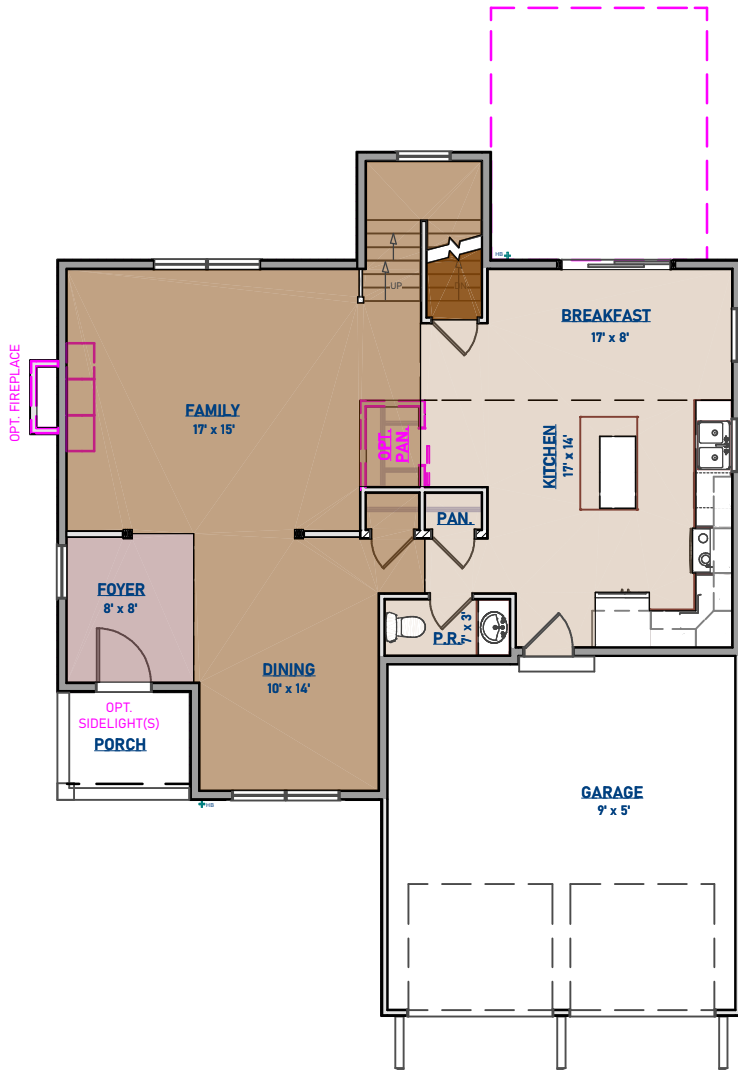

## 2,320 Sq. Ft.

ARTIST RENDERING -  
SOME ITEMS SHOWN  
MAY BE OPTIONAL

2760 Charlestown Road  
Lancaster, PA 17603

P: (717) 394-6621  
F: (717) 394-6729

### **FEATURES:**

- 2-STORY
- 2-1/2 BATHS
- WALK-IN MASTER CLOSET
- 2-CAR GARAGE
- 4 BEDROOMS
- EAT-IN KITCHEN
- DEN
- KITCHEN ISLAND

\* **OPTIONS:** ALTERNATE ELEVATIONS  
FIREPLACE PANTRY  
DECK  
VAULTED CEILING  
MASTER BATH LAYOUTS

# The Kaiden

2,320 Sq. Ft.

**FIRST FLOOR**

**SECOND FLOOR**