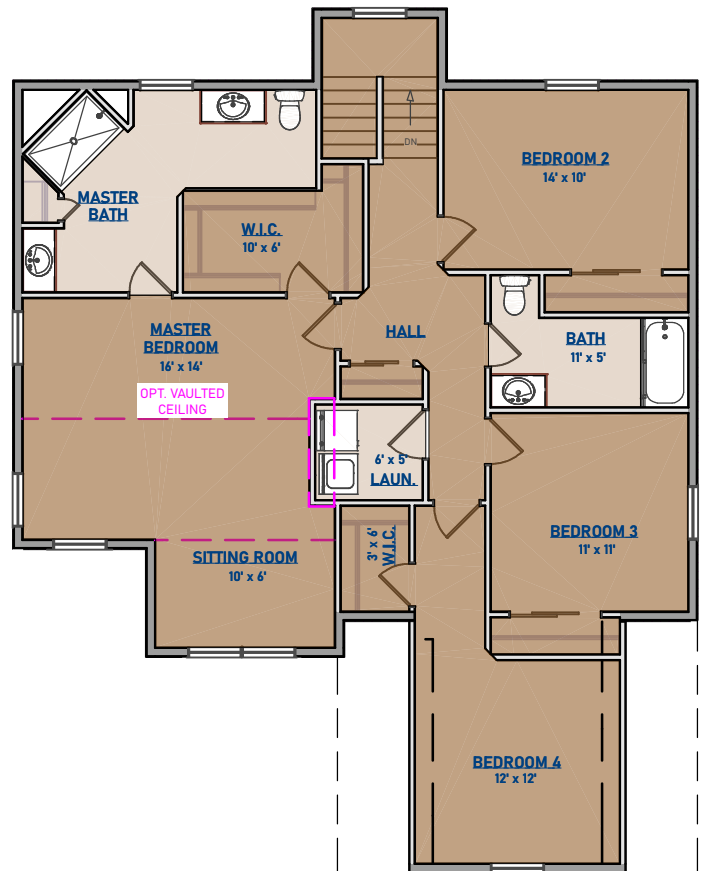

### **FEATURES:**

- 2-STORY
- 2-1/2 BATHS
- WALK-IN MASTER CLOSET
- 2-CAR GARAGE
- 4 BEDROOMS
- EAT-IN KITCHEN
- DEN
- KITCHEN ISLAND

\* **OPTIONS:** ALTERNATE ELEVATIONS  
FIREPLACE PANTRY  
DECK  
VAULTED CEILING  
MASTER BATH LAYOUTS

# The Kaiden

2,320 Sq. Ft.

**FIRST FLOOR**

**SECOND FLOOR**