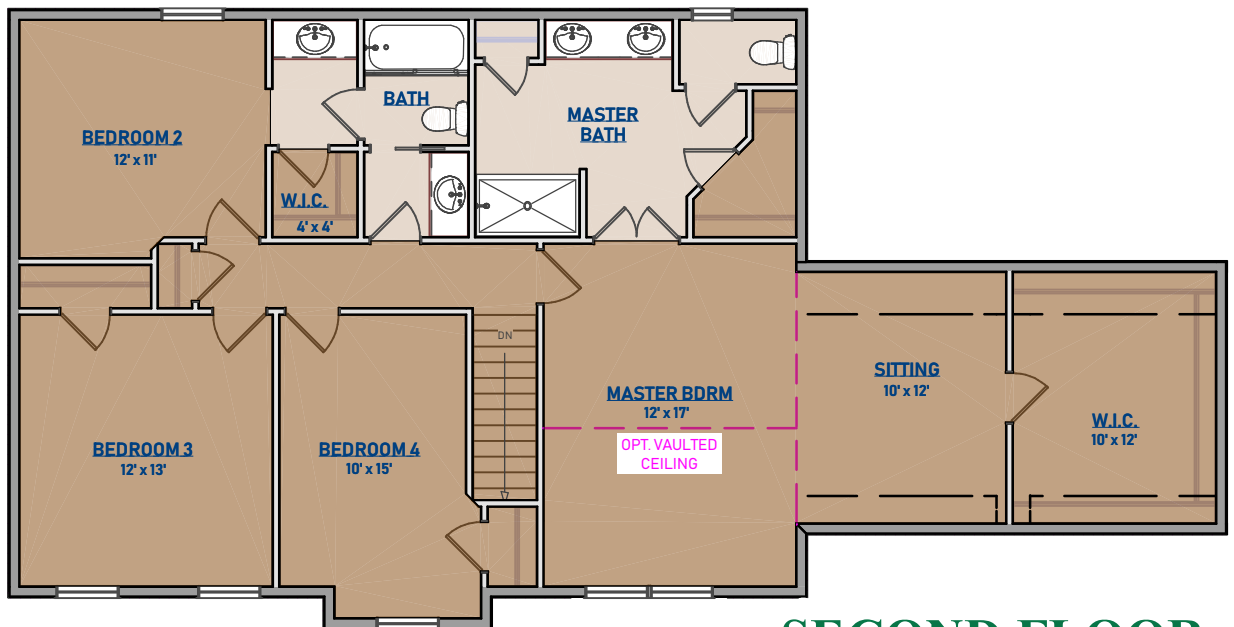

- 2-STORY COLONIAL
- 4 BEDROOMS
- EAT-IN KITCHEN
- LAUNDRY ROOM
- STUDY

- COVERED PORCH
- 2.5 BATHROOMS
- 2-STORY FOYER
- WALK-IN MASTER CLOSET
- 2-CAR GARAGE

- * OPTIONS: KITCHEN ISLAND
FIREPLACE
DECK
VAULTED CEILING
RAILINGS

The Landon

2,572 Sq. Ft.

FIRST FLOOR

SECOND FLOOR