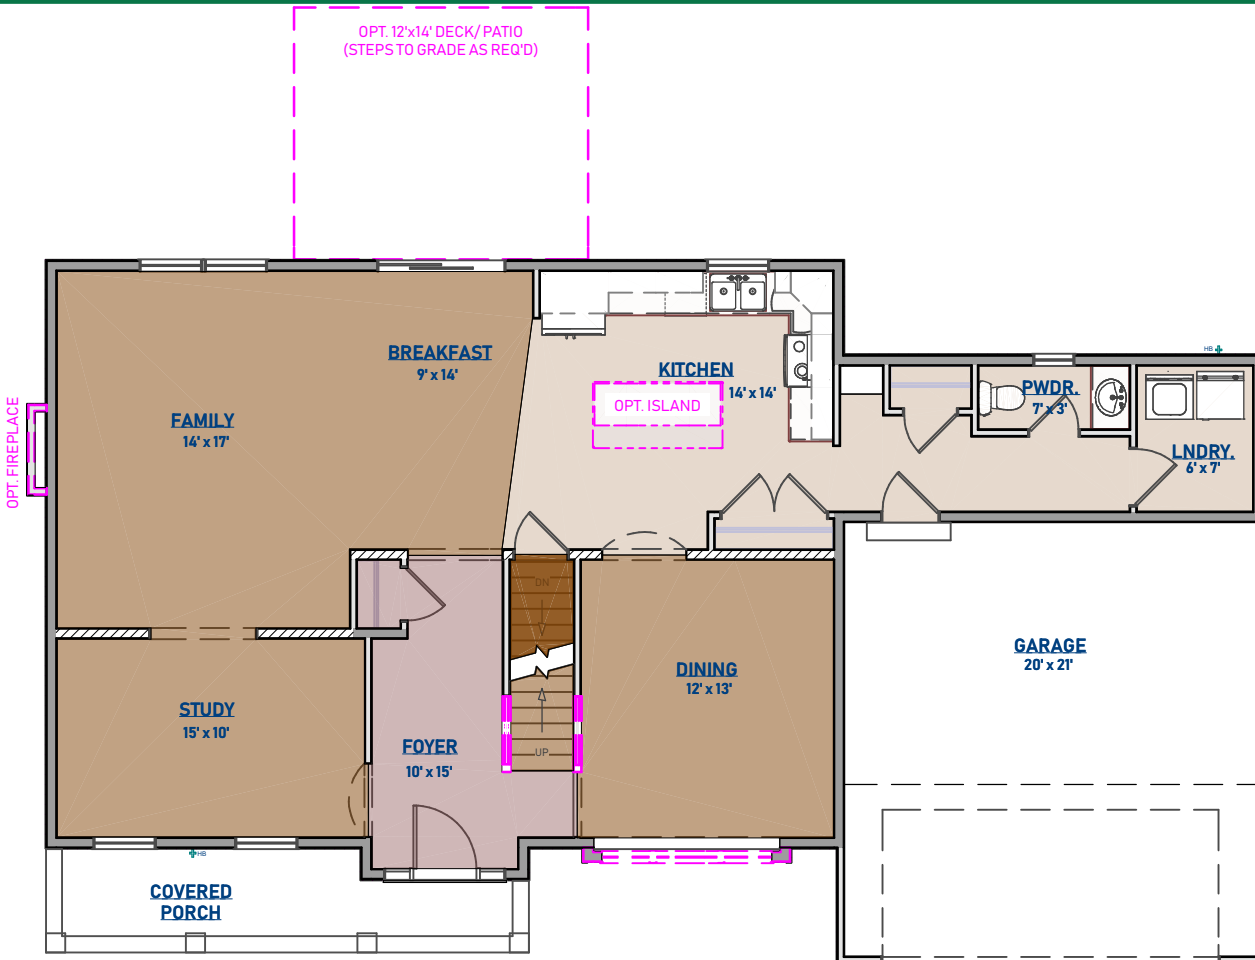

The Landon - B Elevation

2,572 Sq. Ft.

ARTIST RENDERING -
SOME ITEMS SHOWN
MAY BE OPTIONAL

Lancaster Home Builders

2760 Charlestown Road
Lancaster, PA 17603

P: (717) 394-6621

F: (717) 394-6729

FEATURES:

- 2-STORY COLONIAL
- 4 BEDROOMS
- EAT-IN KITCHEN
- LAUNDRY ROOM
- STUDY

- COVERED PORCH
- 2.5 BATHROOMS
- 2-STORY FOYER
- WALK-IN MASTER CLOSET
- 2-CAR GARAGE

- * OPTIONS: KITCHEN ISLAND
FIREPLACE
DECK
VAULTED CEILING
RAILINGS

The Landon

2,572 Sq. Ft.

FIRST FLOOR

SECOND FLOOR