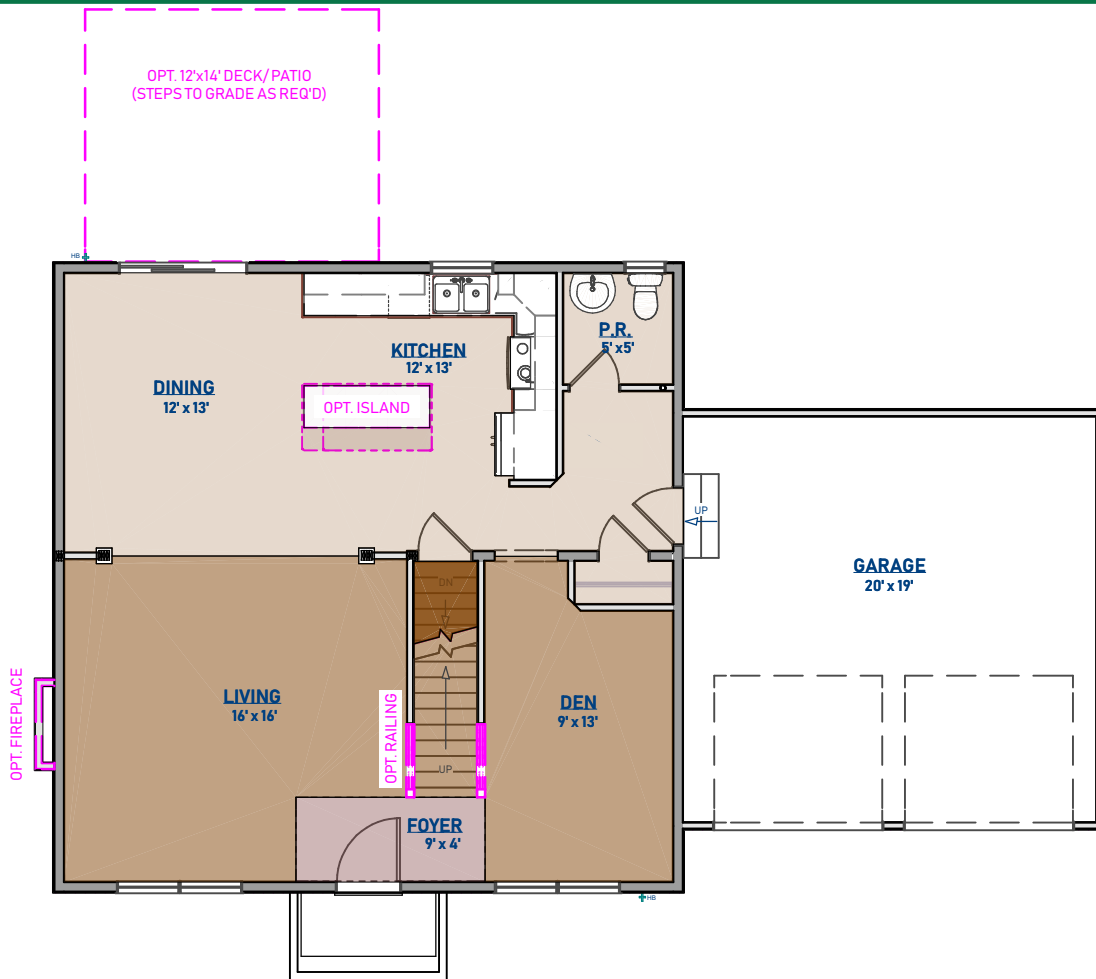

The Michele I

1,800 Sq. Ft.

ARTIST RENDERING -
SOME ITEMS SHOWN
MAY BE OPTIONAL

2760 Charlestown Road
Lancaster, PA 17603

P: (717) 394-6621

F: (717) 394-6729

FEATURES:

- 2-STORY COLONIAL
- 2-1/2 BATHS
- LAUNDRY CLOSET
- DEN

- 3 BEDROOMS
- EAT-IN KITCHEN
- WALK-IN MASTER CLOSET
- 2-CAR GARAGE

- * **OPTIONS:** ALTERNATE ELEVATIONS
KITCHEN ISLAND
FIREPLACE
DECK
VAULTED CEILING

The Michele I

1,800 Sq. Ft.

FIRST FLOOR

SECOND FLOOR