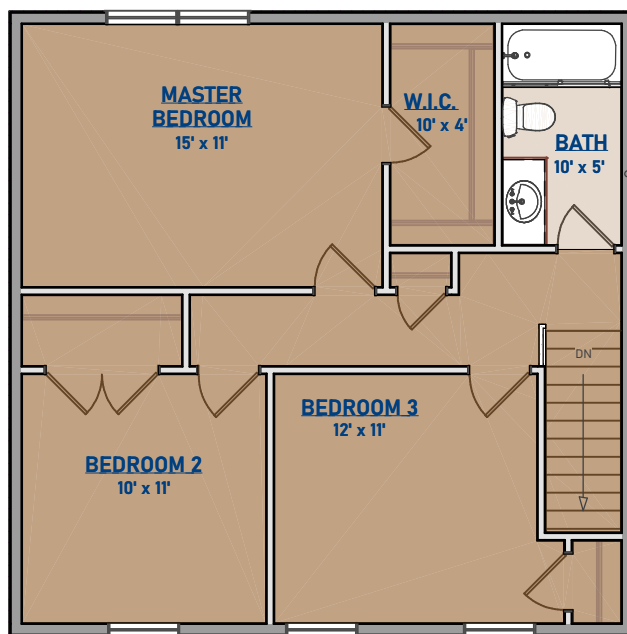

The Old Salem I

1,352 Sq. Ft.

ARTIST RENDERING -
SOME ITEMS SHOWN
MAY BE OPTIONAL

2760 Charlestown Road
Lancaster, PA 17603

P: (717) 394-6621

F: (717) 394-6729

FEATURES:

- 2-STORY
- 2-1/2 BATHS
- WALK-IN MASTER CLOSET
- 3 BEDROOMS
- EAT-IN KITCHEN
- 2-CAR GARAGE

* **OPTIONS:** ALTERNATE ELEVATIONS
FIREPLACE
DECK
KITCHEN ISLAND

The Old Salem I

1,352 Sq. Ft.

SECOND FLOOR