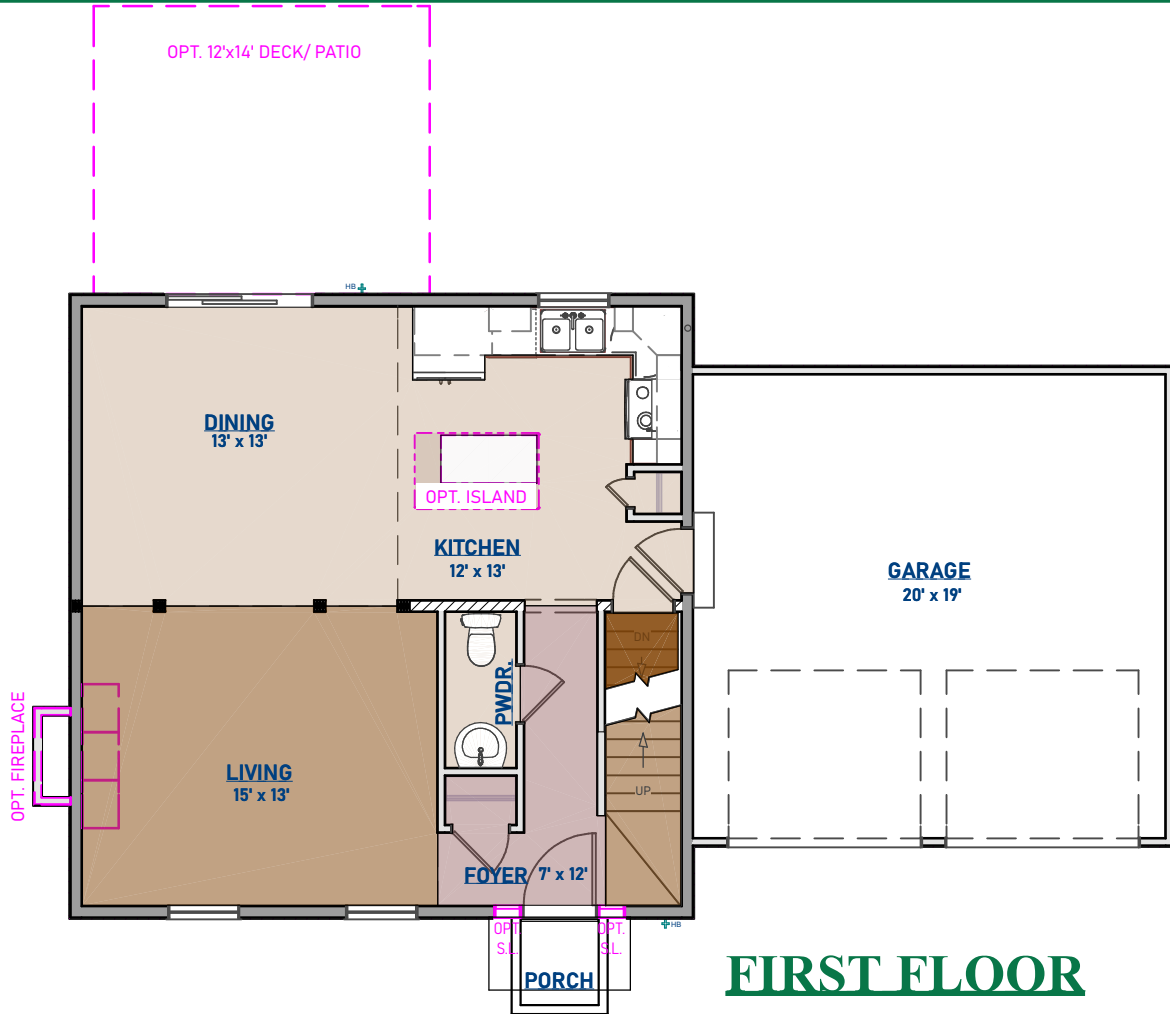

The Old Salem I

1,352 Sq. Ft.

ARTIST RENDERING -
SOME ITEMS SHOWN
MAY BE OPTIONAL

2760 Charlestown Road
Lancaster, PA 17603

P: (717) 394-6621

F: (717) 394-6729

FEATURES:

- 2-STORY
- 2-1/2 BATHS
- WALK-IN MASTER CLOSET
- 3 BEDROOMS
- EAT-IN KITCHEN
- 2-CAR GARAGE

* **OPTIONS:** ALTERNATE ELEVATIONS
FIREPLACE
DECK
KITCHEN ISLAND

The Old Salem I

1,352 Sq. Ft.

SECOND FLOOR