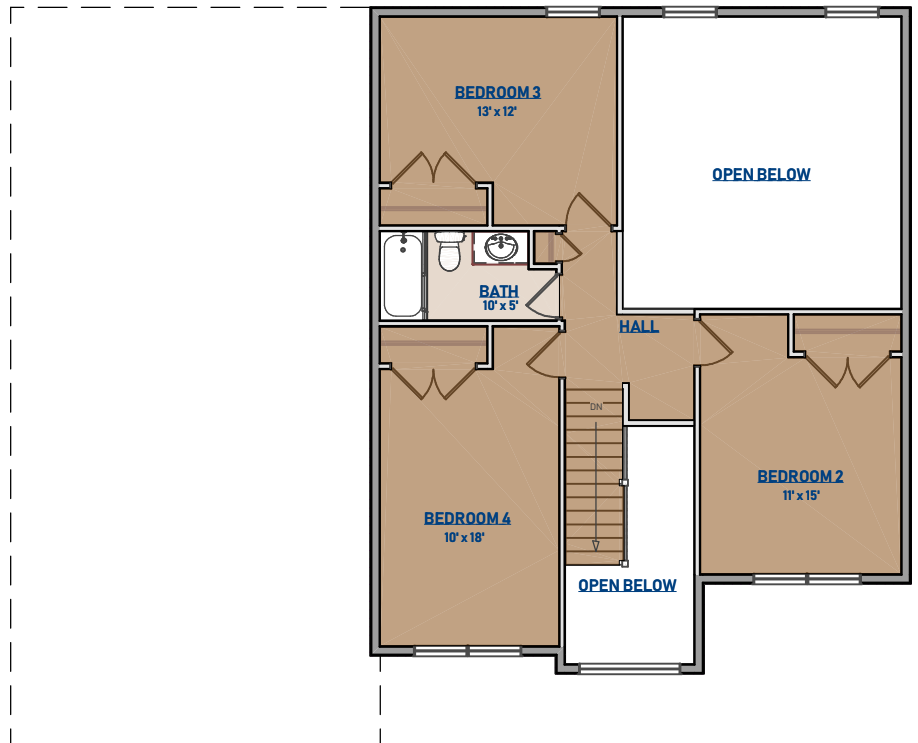

The Rockwell I

2,506 Sq. Ft.

ARTIST RENDERING -
SOME ITEMS SHOWN
MAY BE OPTIONAL

2760 Charlestown Road
Lancaster, PA 17603

P: (717) 394-6621
F: (717) 394-6729

FEATURES:

- 2-STORY
- 2-1/2 BATHS
- 1ST FLOOR MASTER
- DEN
- 2-STORY FOYER

- 4 BEDROOMS
- EAT-IN KITCHEN
- WALK-IN MASTER CLOSET
- 2-CAR GARAGE
- 2-STORY FAMILY ROOM

* **OPTIONS:** ALTERNATE ELEVATIONS
KITCHEN LAYOUTS FIREPLACE
KITCHEN BUMPOUT DECK
VAULTED CEILING
MASTER BATH LAYOUTS

The Rockwell I

2,506 Sq. Ft.

FIRST FLOOR

SECOND FLOOR