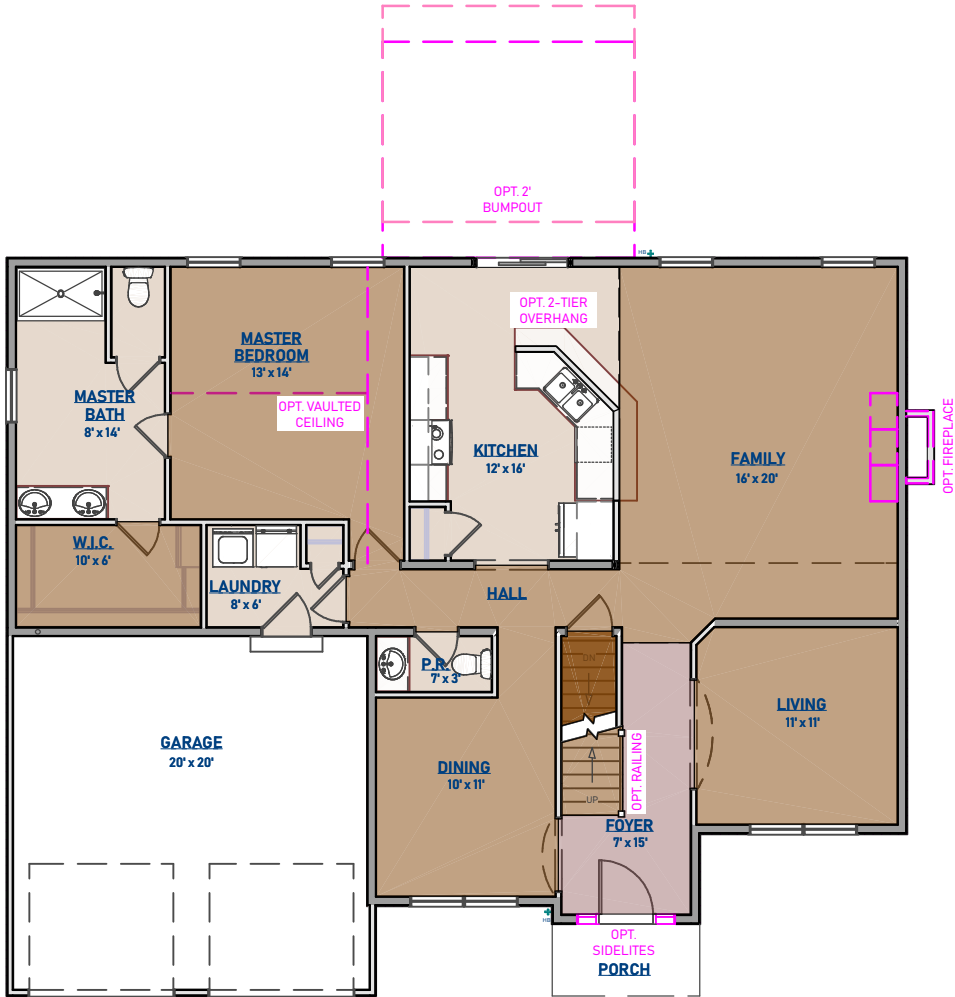

The Rockwell I

2,506 Sq. Ft.

ARTIST RENDERING -
SOME ITEMS SHOWN
MAY BE OPTIONAL

2760 Charlestown Road
Lancaster, PA 17603

P: (717) 394-6621
F: (717) 394-6729

FEATURES:

- 2-STORY
- 2-1/2 BATHS
- 1ST FLOOR MASTER
- DEN
- 2-STORY FOYER

- 4 BEDROOMS
- EAT-IN KITCHEN
- WALK-IN MASTER CLOSET
- 2-CAR GARAGE
- 2-STORY FAMILY ROOM

* **OPTIONS:** ALTERNATE ELEVATIONS
KITCHEN LAYOUTS FIREPLACE
KITCHEN BUMPOUT DECK
VAULTED CEILING
MASTER BATH LAYOUTS

The Rockwell I

2,506 Sq. Ft.

FIRST FLOOR

SECOND FLOOR