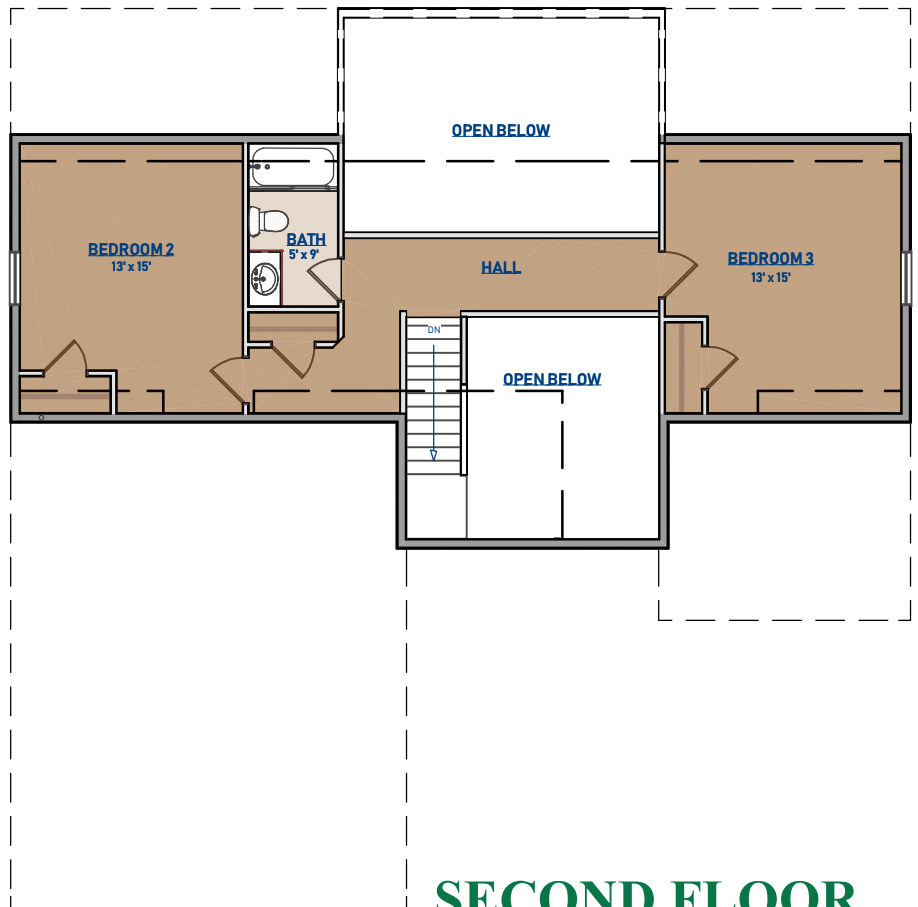

The Ryleigh I

2,356 Sq. Ft.

ARTIST RENDERING -
SOME ITEMS SHOWN
MAY BE OPTIONAL

2760 Charlestown Road
Lancaster, PA 17603

P: (717) 394-6621
F: (717) 394-6729

FEATURES:

- 2-STORY
- 2-1/2 BATHS
- 1ST FLOOR MASTER
- DEN
- 2-STORY FOYER

- 3 BEDROOMS
- EAT-IN KITCHEN
- WALK-IN MASTER CLOSET
- 2-CAR GARAGE
- 2-STORY FAMILY ROOM

* **OPTIONS:** ALTERNATE ELEVATIONS
KITCHEN ISLAND FIREPLACE
VAULTED CEILING DECK
MASTER BATH LAYOUTS

The Ryleigh I

2,356 Sq. Ft.

FIRST FLOOR

SECOND FLOOR