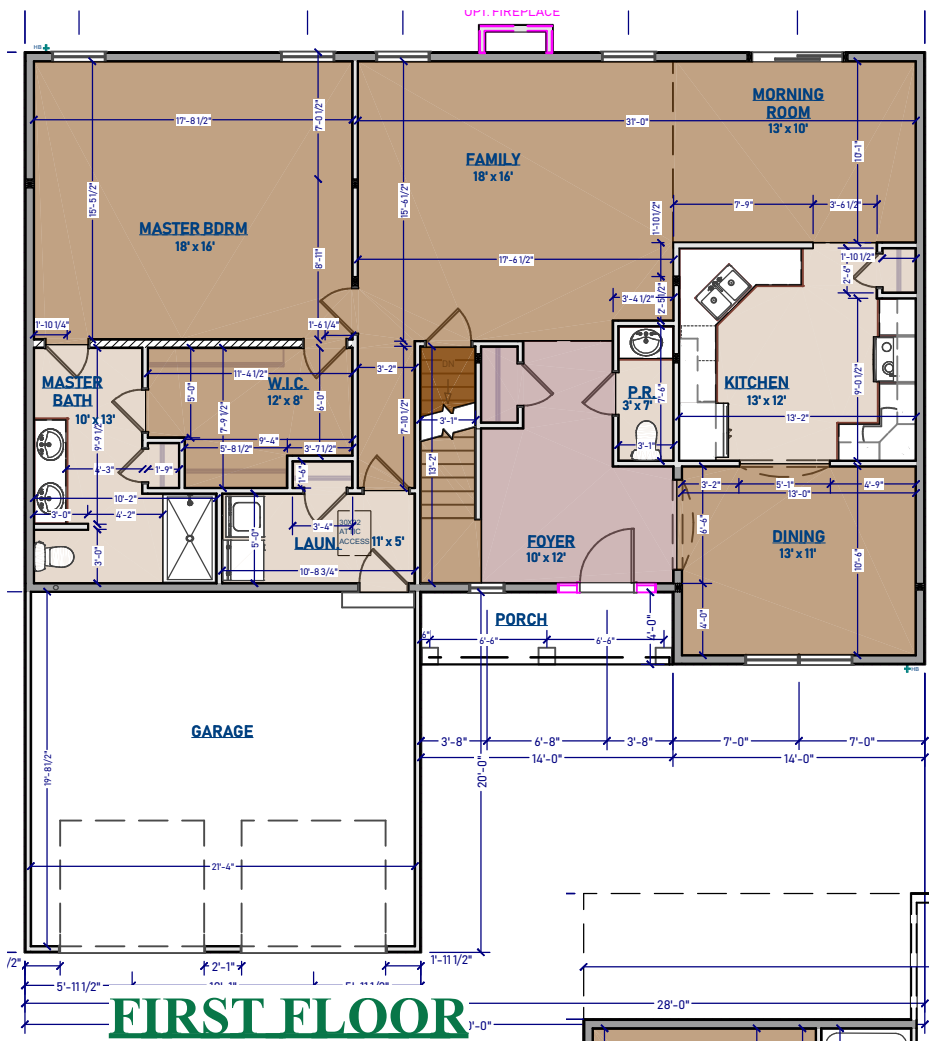

### **FEATURES:**

- 2-STORY
- 2-1/2 BATHS
- 1ST FLOOR MASTER
- DEN
- 2-STORY FOYER
- 4 BEDROOMS
- EAT-IN KITCHEN
- WALK-IN MASTER CLOSET
- 2-CAR GARAGE
- 2-STORY FAMILY ROOM

\* **OPTIONS:** ALTERNATE ELEVATIONS  
KITCHEN ISLAND FIREPLACE  
VAULTED CEILING DECK  
MASTER BATH LAYOUTS

# The Ryleigh II

2,680 Sq. Ft.

**FIRST FLOOR**

**SECOND FLOOR**