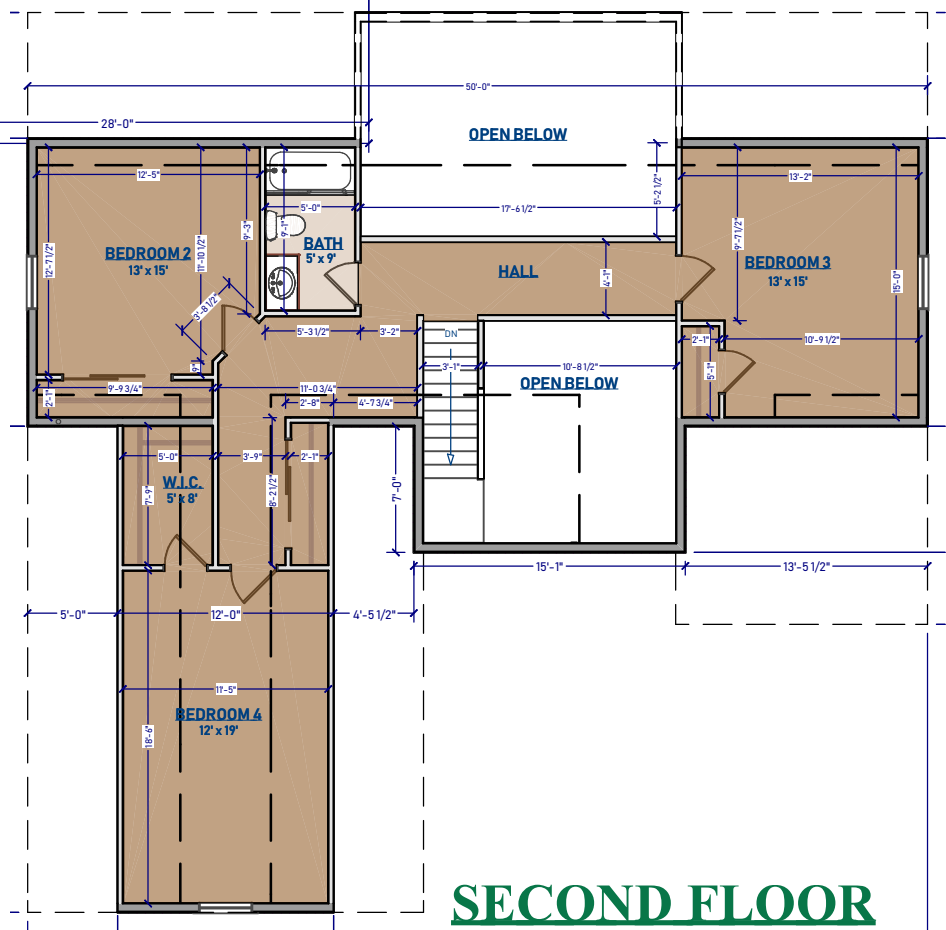

### **FEATURES:**

- 2-STORY
- 2-1/2 BATHS
- 1ST FLOOR MASTER
- DEN
- 2-STORY FOYER
- 4 BEDROOMS
- EAT-IN KITCHEN
- WALK-IN MASTER CLOSET
- 2-CAR GARAGE
- 2-STORY FAMILY ROOM

\* **OPTIONS:** ALTERNATE ELEVATIONS  
KITCHEN ISLAND FIREPLACE  
VAULTED CEILING DECK  
MASTER BATH LAYOUTS

# The Ryleigh II

2,680 Sq. Ft.

**FIRST FLOOR**

**SECOND FLOOR**