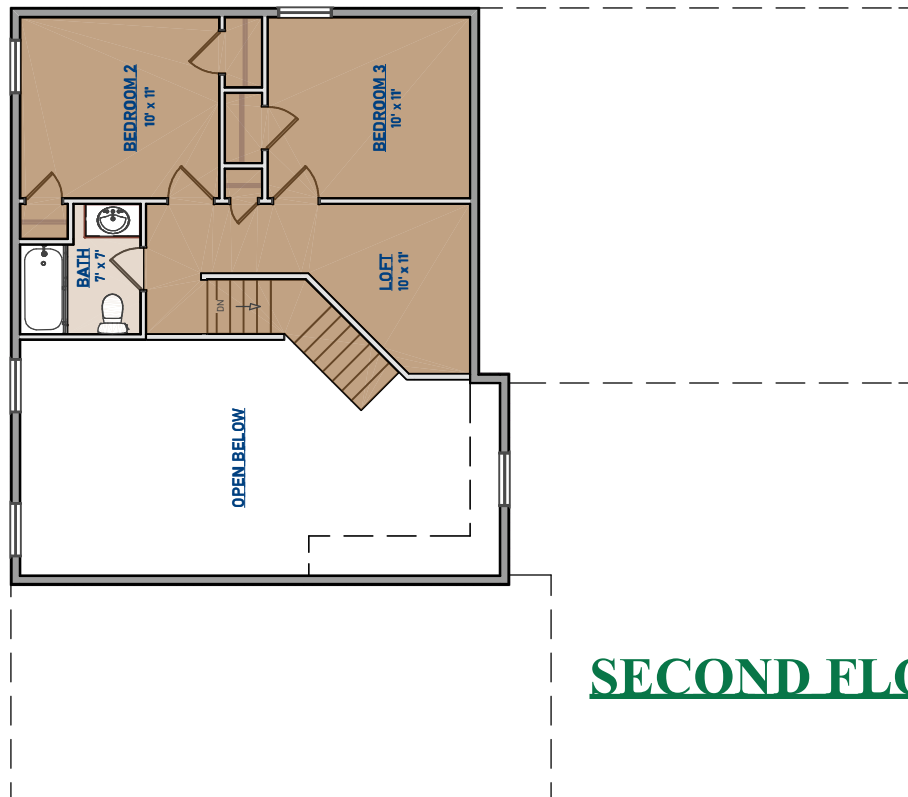

The Yorktown I

2,141 Sq. Ft.

ARTIST RENDERING -
SOME ITEMS SHOWN
MAY BE OPTIONAL

2760 Charlestown Road
Lancaster, PA 17603

P: (717) 394-6621

F: (717) 394-6729

FEATURES:

- 2-STORY
- 2-1/2 BATHS
- WALK-IN MASTER CLOSET
- 2-CAR GARAGE
- 3 BEDROOMS
- EAT-IN KITCHEN
- 1ST FLOOR MASTER
- LOFT

* **OPTIONS:** ALTERNATE ELEVATIONS
FIREPLACE
RAILING
DECK
SIDELIGHTS

The Yorktown I

2,141 Sq. Ft.

FIRST FLOOR

SECOND FLOOR