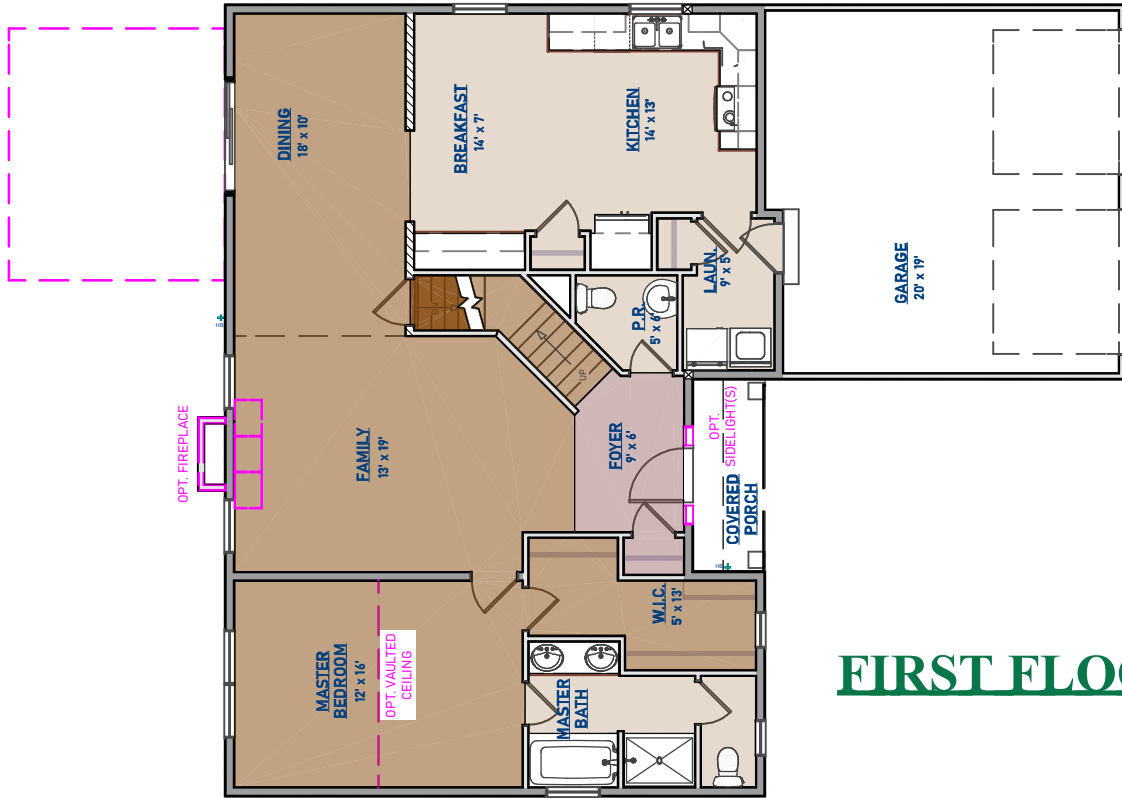

The Yorktown I

2,141 Sq. Ft.

ARTIST RENDERING -
SOME ITEMS SHOWN
MAY BE OPTIONAL

2760 Charlestown Road
Lancaster, PA 17603

P: (717) 394-6621

F: (717) 394-6729

FEATURES:

- 2-STORY
- 2-1/2 BATHS
- WALK-IN MASTER CLOSET
- 2-CAR GARAGE
- 3 BEDROOMS
- EAT-IN KITCHEN
- 1ST FLOOR MASTER
- LOFT

* **OPTIONS:** ALTERNATE ELEVATIONS
FIREPLACE
RAILING
DECK
SIDELIGHTS

The Yorktown I

2,141 Sq. Ft.

FIRST FLOOR

SECOND FLOOR