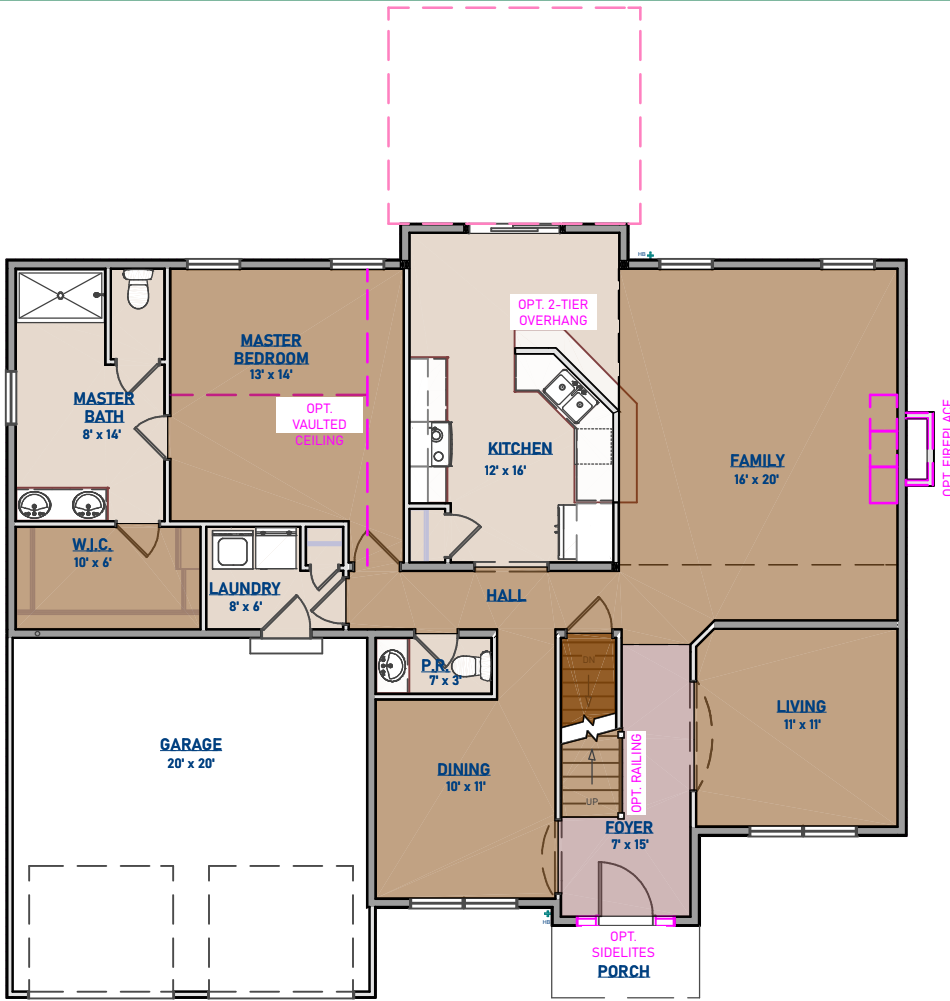

### **FEATURES:**

- 2-STORY
- 2-1/2 BATHS
- 1ST FLOOR MASTER
- DEN
- 2-STORY FOYER
- 4 BEDROOMS
- EAT-IN KITCHEN
- WALK-IN MASTER CLOSET
- 2-CAR GARAGE
- 2-STORY FAMILY ROOM

\* **OPTIONS:** ALTERNATE ELEVATIONS  
KITCHEN LAYOUTS      FIREPLACE  
SIDELIGHTS              DECK  
VAULTED CEILING  
MASTER BATH LAYOUTS

# The Rockwell - Meadows

2,530 Sq. Ft.

**FIRST FLOOR**

**SECOND FLOOR**