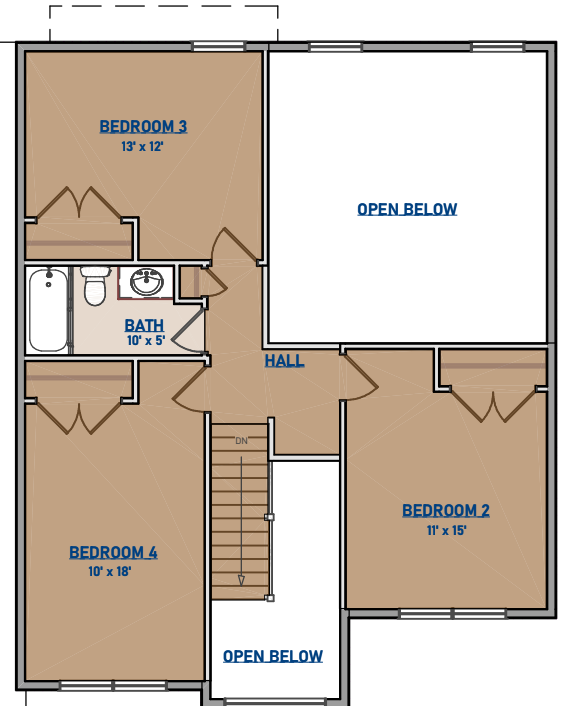

### **FEATURES:**

- 2-STORY
- 2-1/2 BATHS
- 1ST FLOOR MASTER
- DEN
- 2-STORY FOYER
- 4 BEDROOMS
- EAT-IN KITCHEN
- WALK-IN MASTER CLOSET
- 2-CAR GARAGE
- 2-STORY FAMILY ROOM

\* **OPTIONS:** ALTERNATE ELEVATIONS  
KITCHEN LAYOUTS      FIREPLACE  
SIDELIGHTS              DECK  
VAULTED CEILING  
MASTER BATH LAYOUTS

# The Rockwell - Meadows

2,530 Sq. Ft.

**FIRST FLOOR**

**SECOND FLOOR**