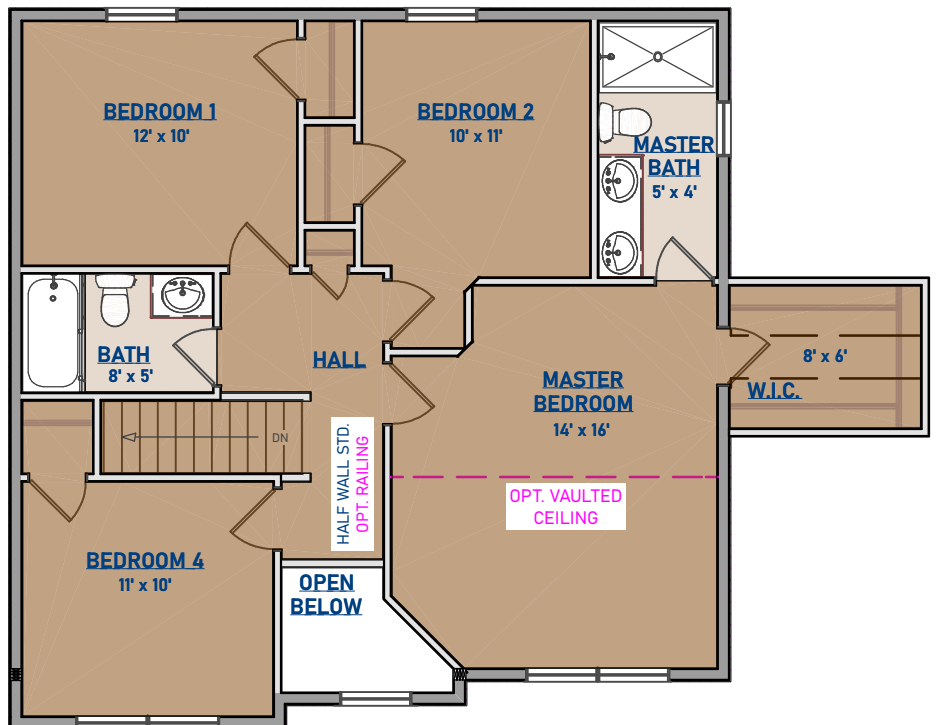

### **FEATURES:**

- 2-STORY
- 2-1/2 BATHS
- 2-CAR GARAGE
- DEN

- 4 BEDROOMS
- EAT-IN KITCHEN
- WALK-IN MASTER CLOSET
- 2-STORY FOYER

**\* OPTIONAL EXTRAS:** **SIDELIGHTS**      RAILING AT STEPS  
(**BOLDED FEATURES SHOWN**) **FIREPLACE**      DECK  
ALTERNATE ELEVATIONS  
VAULTED CEILING  
KITCHEN LAYOUTS/ISLAND

# The Madison I

1,795 Sq. Ft.

## FIRST FLOOR

## SECOND FLOOR