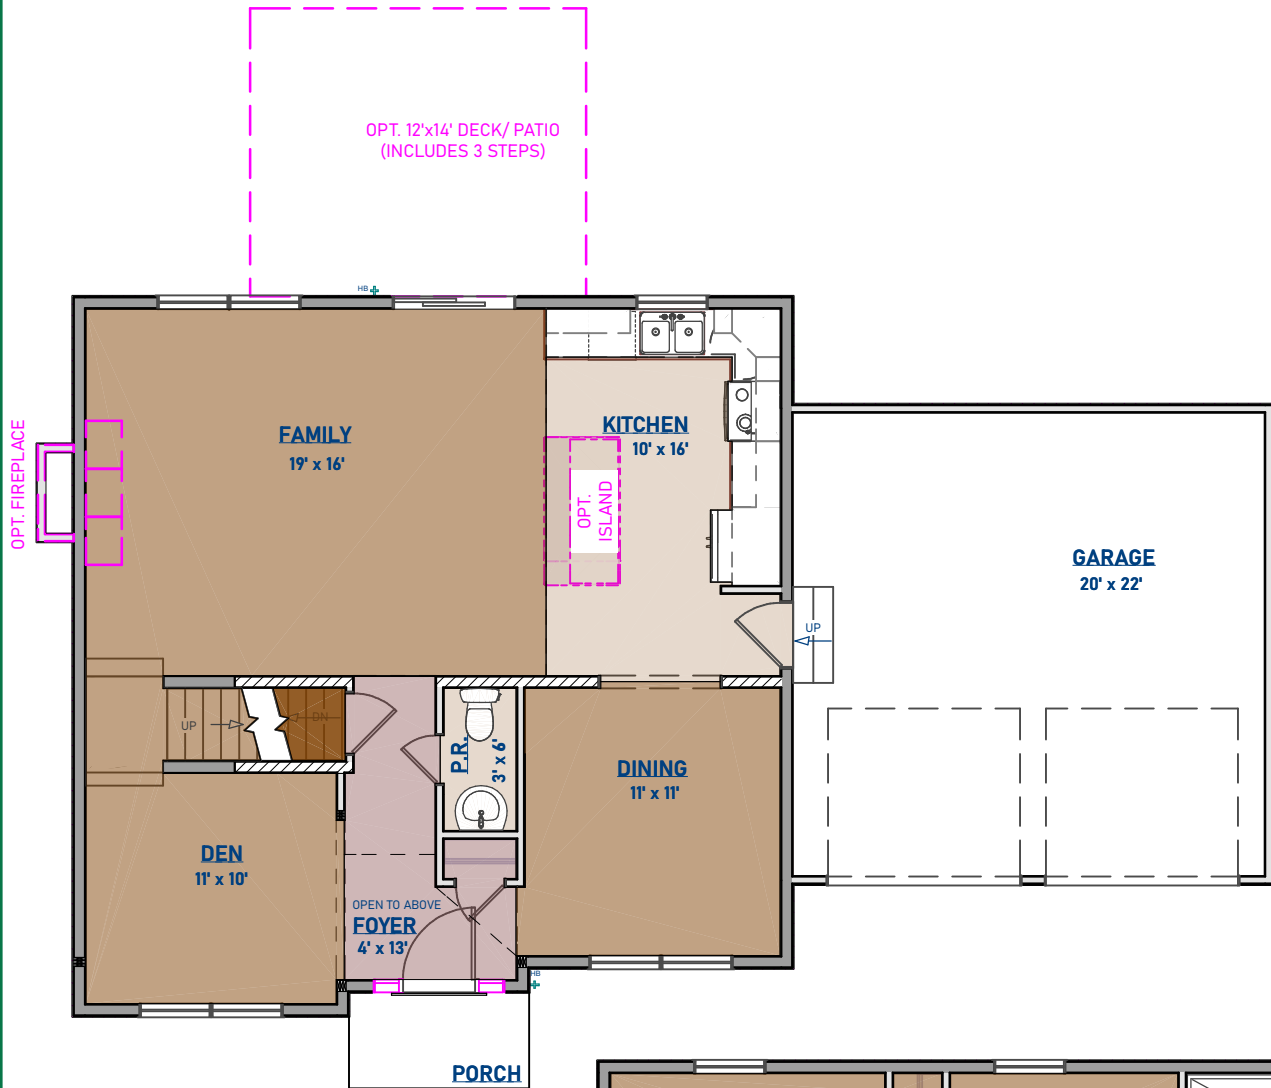

### **FEATURES:**

- 2-STORY
- 2-1/2 BATHS
- 2-CAR GARAGE
- DEN

- 4 BEDROOMS
- EAT-IN KITCHEN
- WALK-IN MASTER CLOSET
- 2-STORY FOYER

**\* OPTIONAL EXTRAS:** **SIDELIGHTS**      RAILING AT STEPS  
(**BOLDED FEATURES SHOWN**) **FIREPLACE**      DECK  
ALTERNATE ELEVATIONS  
VAULTED CEILING  
KITCHEN LAYOUTS/ISLAND

# The Madison I

1,795 Sq. Ft.

## FIRST FLOOR

## SECOND FLOOR