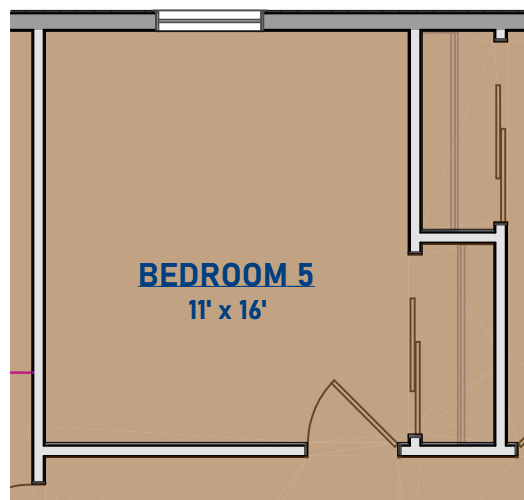

The Michael

2,352 Sq. Ft.

ARTIST RENDERING -
SOME ITEMS SHOWN
MAY BE OPTIONAL

2760 Charlestown Road
Lancaster, PA 17603

P: (717) 394-6621
F: (717) 394-6729

FEATURES:

- 2-STORY
- 2-1/2 BATHS
- WALK-IN MASTER CLOSETS
- 2-CAR GARAGE
- 4 BEDROOMS
- KITCHEN PANTRY
- DEN
- STUDY

- * **OPTIONS:** ALTERNATE ELEVATIONS
FIREPLACE
VAULTED CEILING
MASTER BATH LAYOUTS
POWDER ROOM LAYOUTS
5TH BEDROOM
DECK
SIDELIGHTS

The Michael

2,352 Sq. Ft.

FIRST FLOOR

OPTIONAL 5TH BEDROOM

SECOND FLOOR