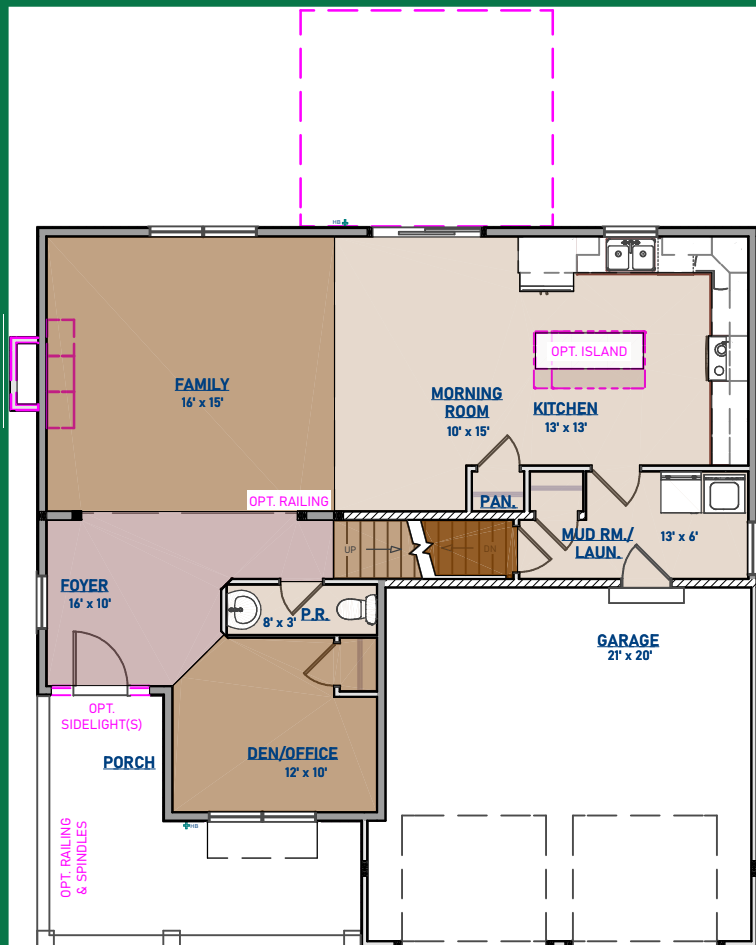

The Michael

2,352 Sq. Ft.

ARTIST RENDERING -
SOME ITEMS SHOWN
MAY BE OPTIONAL

2760 Charlestown Road
Lancaster, PA 17603

P: (717) 394-6621
F: (717) 394-6729

FEATURES:

- 2-STORY
- 2-1/2 BATHS
- WALK-IN MASTER CLOSETS
- 2-CAR GARAGE
- 4 BEDROOMS
- KITCHEN PANTRY
- DEN
- STUDY

- * **OPTIONS:** ALTERNATE ELEVATIONS
FIREPLACE
VAULTED CEILING
MASTER BATH LAYOUTS
POWDER ROOM LAYOUTS
5TH BEDROOM
DECK
SIDELIGHTS

The Michael

2,352 Sq. Ft.

FIRST FLOOR

OPTIONAL 5TH BEDROOM

SECOND FLOOR