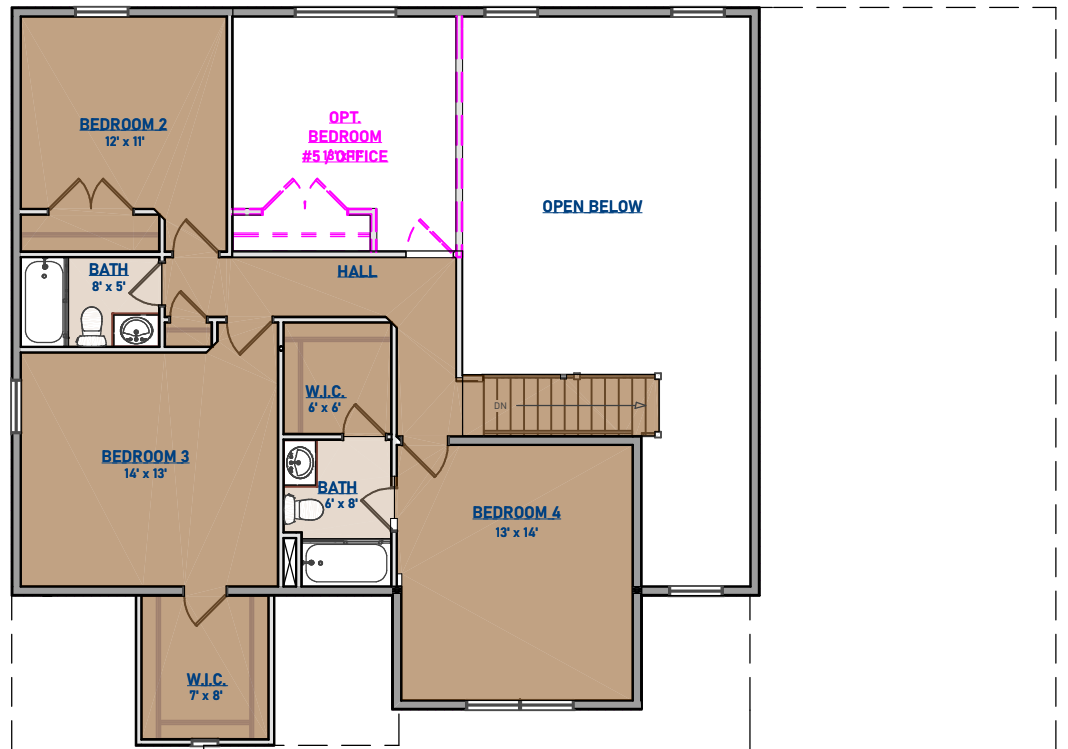

The Benson

3,429 Sq. Ft.

UPDATED: 07/29/19

ARTIST RENDERING -
SOME ITEMS SHOWN
MAY BE OPTIONAL

2760 Charlestown Road
Lancaster, PA 17603

P: (717) 394-6621
F: (717) 394-6729

FEATURES:

- 2-STORY COLONIAL
- 3-1/2 BATHS
- LAUNDRY ROOM
- STUDY
- 1ST FLOOR MASTER
- 4 BEDROOMS
- EAT-IN KITCHEN
- WALK-IN MASTER CLOSET
- 2-CAR GARAGE
- 2-STORY FAMILY ROOM

* OPTIONS: ALTERNATE ELEVATIONS

- KITCHEN ISLAND
- VAULTED CEILING
- MASTER BATH LAYOUT
- BEDROOM/OFFICE
- FIREPLACE
- DECK
- RAILINGS

The Benson

3,429 Sq. Ft.

UPDATED: 07/29/19

FIRST FLOOR

SECOND FLOOR