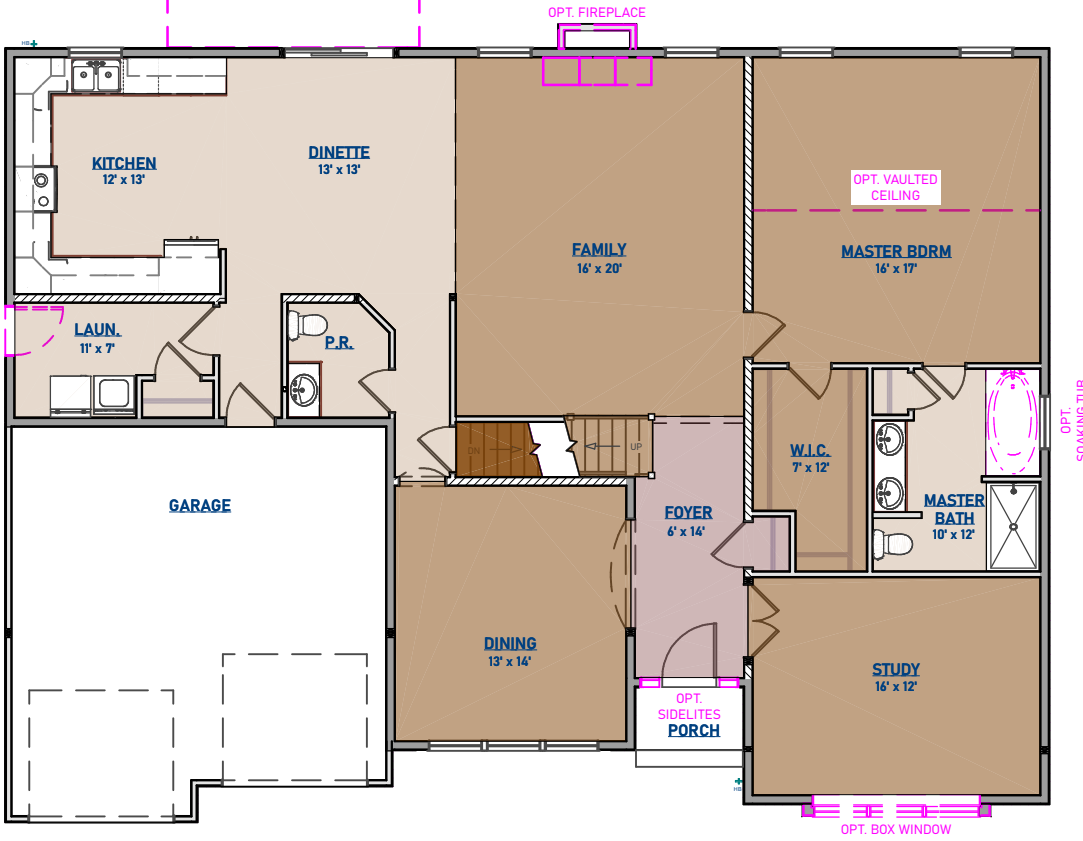

The Benson

3,429 Sq. Ft.

UPDATED: 07/29/19

ARTIST RENDERING -
SOME ITEMS SHOWN
MAY BE OPTIONAL

2760 Charlestown Road
Lancaster, PA 17603

P: (717) 394-6621
F: (717) 394-6729

FEATURES:

- 2-STORY COLONIAL
- 3-1/2 BATHS
- LAUNDRY ROOM
- STUDY
- 1ST FLOOR MASTER
- 4 BEDROOMS
- EAT-IN KITCHEN
- WALK-IN MASTER CLOSET
- 2-CAR GARAGE
- 2-STORY FAMILY ROOM

* OPTIONS: ALTERNATE ELEVATIONS

- KITCHEN ISLAND
- VAULTED CEILING
- MASTER BATH LAYOUT
- BEDROOM/OFFICE
- FIREPLACE
- DECK
- RAILINGS

The Benson

3,429 Sq. Ft.

UPDATED: 07/29/19

FIRST FLOOR

SECOND FLOOR