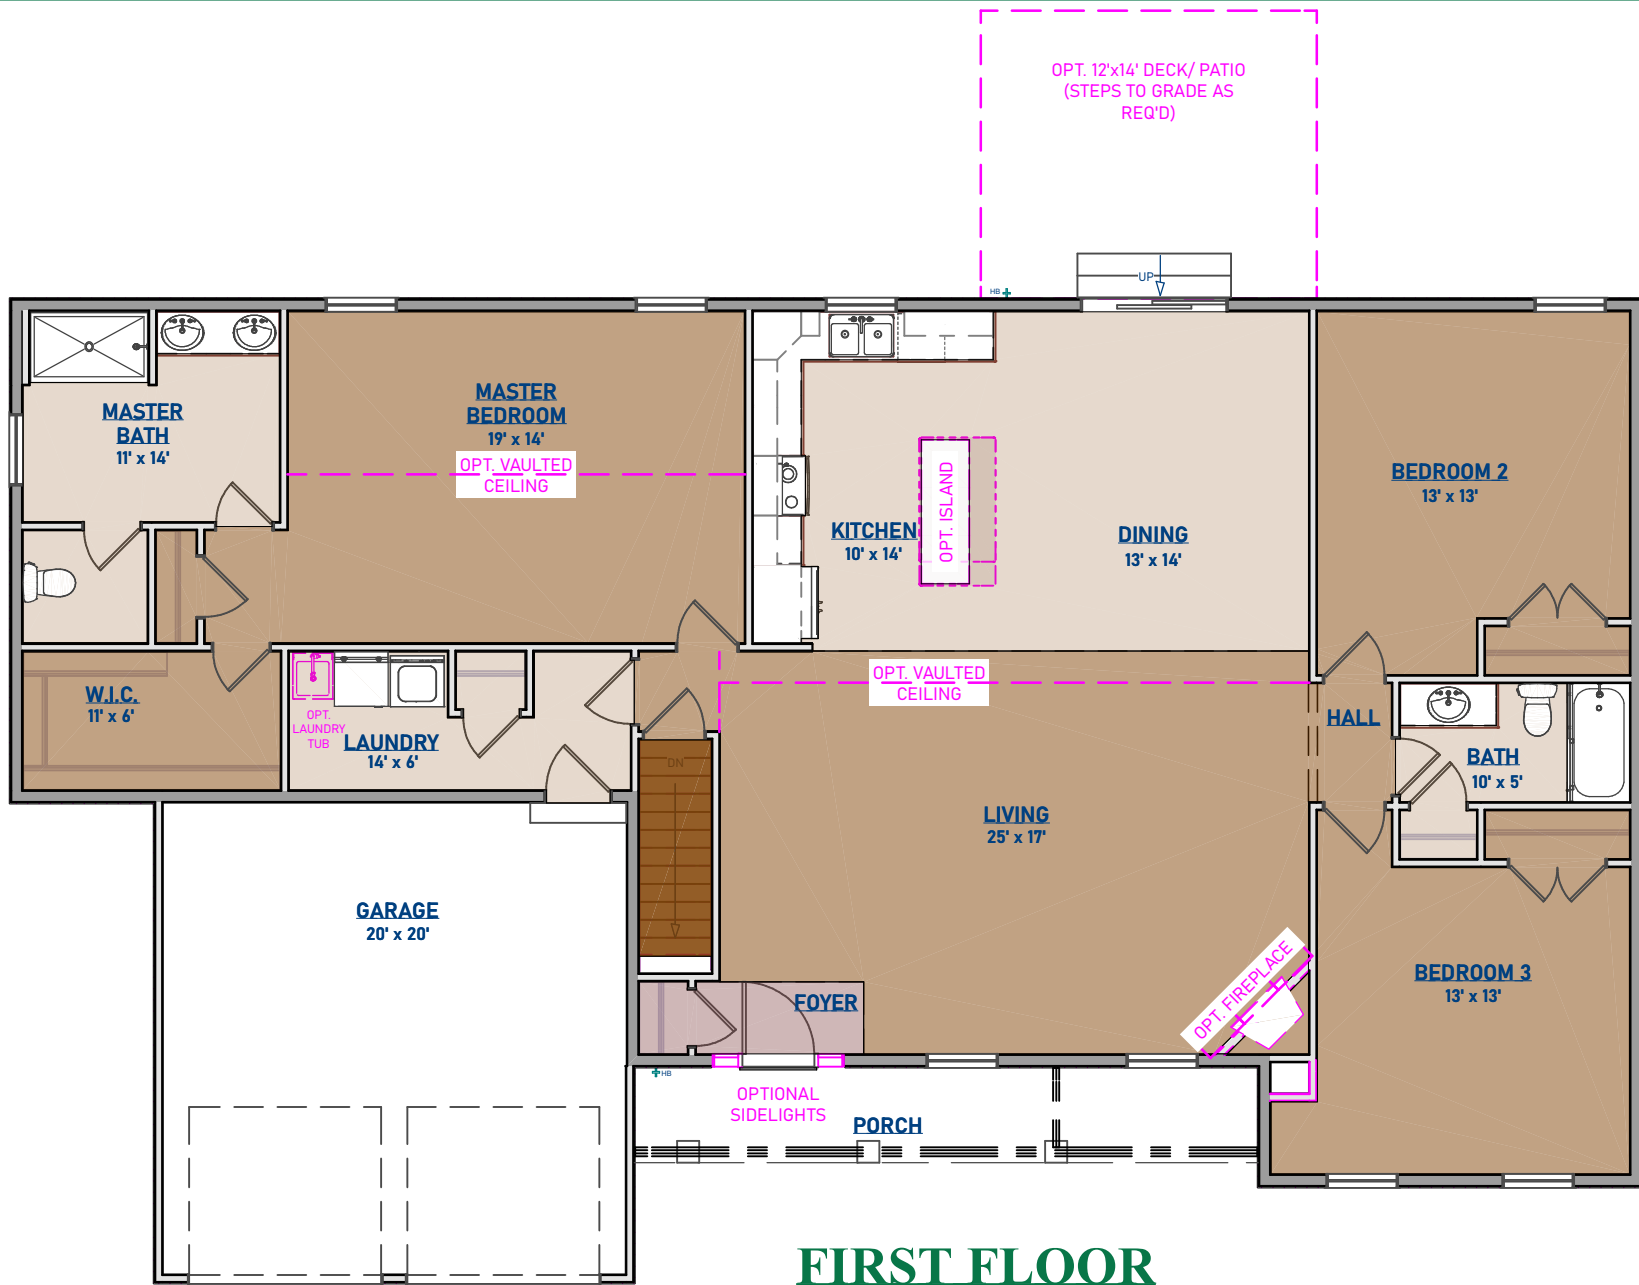

## *1,977 Sq. Ft.*

### **FEATURES:**

- RANCHER
- 2 BATHS
- LAUNDRY ROOM
- COVERED PORCH
- 3 BEDROOMS
- EAT-IN KITCHEN
- WALK-IN MASTER CLOSET
- 2-CAR GARAGE

- \* **OPTIONS:** ALTERNATE ELEVATIONS FIREPLACE  
KITCHEN ISLAND MASTER BATH LAYOUT  
DECK VAULTED CEILING(S)

UPDATED: 06/06/19

UPDATED: 06/06/19

*The Grace*

*1,977 Sq. Ft.*

2760 Charlestown Road  
Lancaster, PA 17603  
P: (717) 394-6621  
F: (717) 394-6729