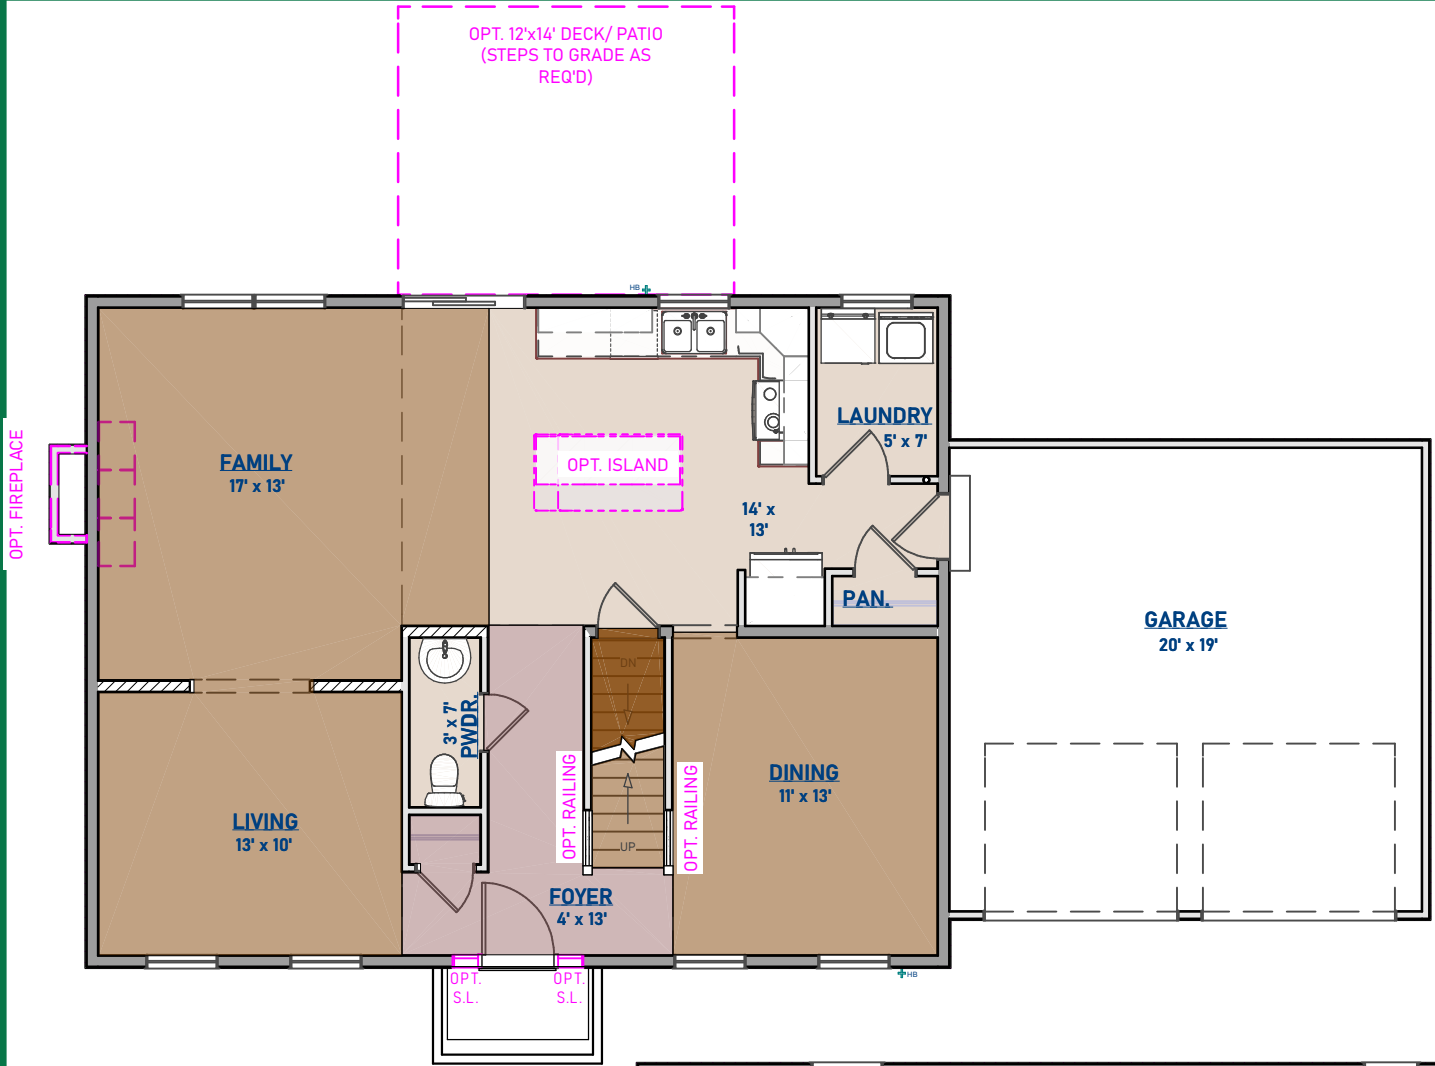

The Hampshire I

2,016 Sq. Ft.

UPDATED: 08/13/19

ARTIST RENDERING
SOME ITEMS SHOWN
MAY BE OPTIONAL

2760 Charlestown Road
Lancaster, PA 17603

P: (717) 394-6621
F: (717) 394-6729

FEATURES:

- 2-STORY
- 2-1/2 BATHS
- WALK-IN MASTER CLOSET
- 2-CAR GARAGE
- 4 BEDROOMS
- EAT-IN KITCHEN
- DEN
- 1ST FLOOR LAUNDRY

* **OPTIONS:** ALTERNATE ELEVATIONS
FIREPLACE SIDELIGHTS
DECK
VAULTED CEILING
MASTER BATH LAYOUTS
HALL BATH LAYOUTS

The Hampshire I

2,016 Sq. Ft.

UPDATED: 08/13/19

FIRST FLOOR

SECOND FLOOR