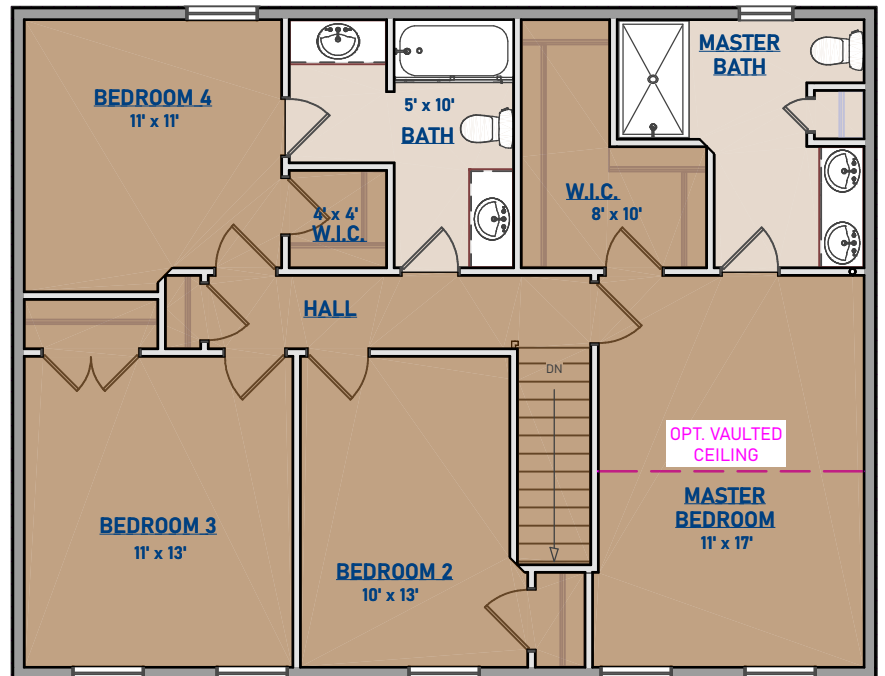

The Hampshire I

2,016 Sq. Ft.

UPDATED: 08/13/19

ARTIST RENDERING
SOME ITEMS SHOWN
MAY BE OPTIONAL

2760 Charlestown Road
Lancaster, PA 17603

P: (717) 394-6621
F: (717) 394-6729

FEATURES:

- 2-STORY
- 2-1/2 BATHS
- WALK-IN MASTER CLOSET
- 2-CAR GARAGE
- 4 BEDROOMS
- EAT-IN KITCHEN
- DEN
- 1ST FLOOR LAUNDRY

* **OPTIONS:** ALTERNATE ELEVATIONS
FIREPLACE SIDELIGHTS
DECK
VAULTED CEILING
MASTER BATH LAYOUTS
HALL BATH LAYOUTS

The Hampshire I

2,016 Sq. Ft.

UPDATED: 08/13/19

FIRST FLOOR

SECOND FLOOR