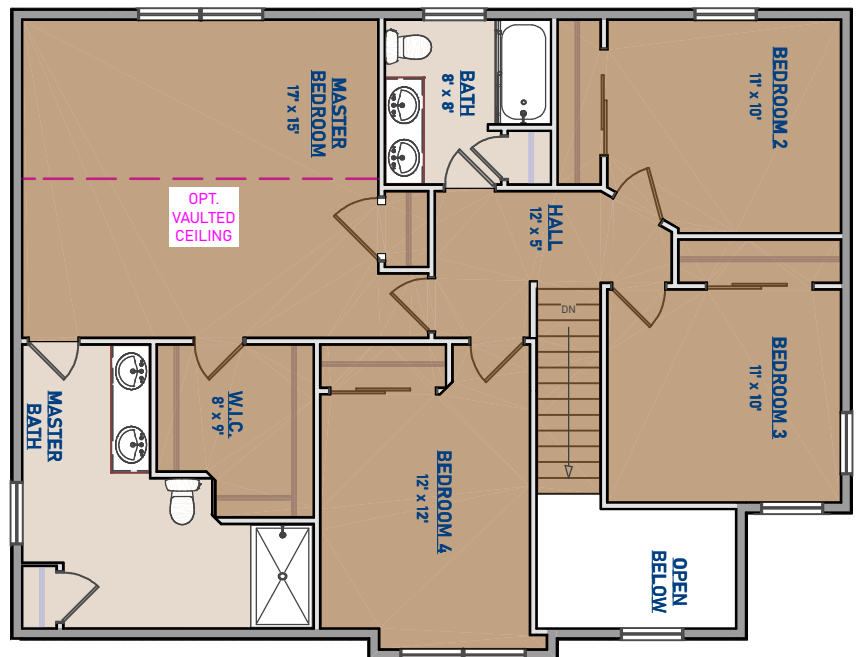

### **FEATURES:**

- 2-STORY
- 2-1/2 BATHS
- WALK-IN MASTER CLOSET
- 2-CAR GARAGE
- 4 BEDROOMS
- DEN
- LAUNDRY ROOM
- 2-STORY FOYER

\* **OPTIONS:** FIREPLACE  
DECK  
VAULTED CEILING  
SIDELIGHTS

# The Jefferson

2,232 Sq. Ft.

UPDATED: 01/14/20

**FIRST FLOOR**

**SECOND FLOOR**