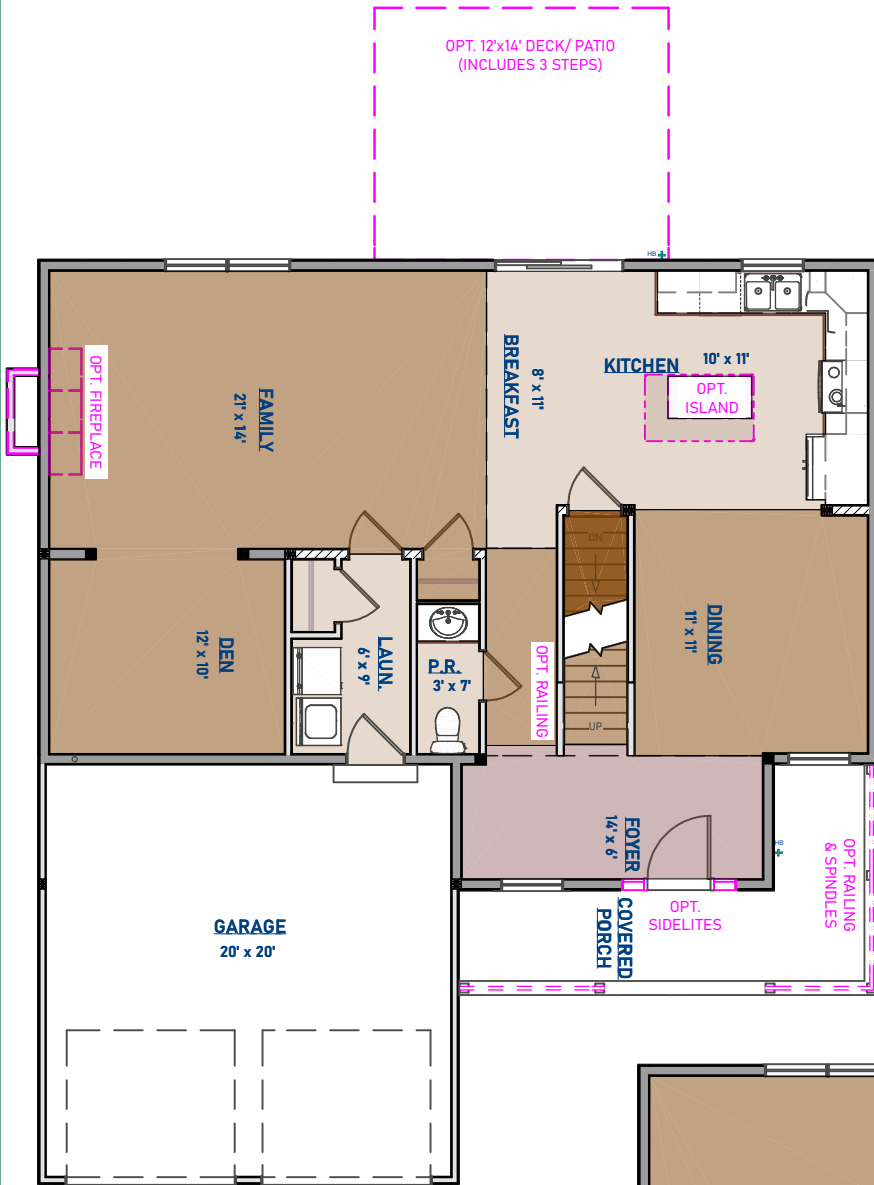

## 2,232 Sq. Ft.

UPDATED: 01/14/20

ARTIST RENDERING -  
SOME ITEMS SHOWN  
MAY BE OPTIONAL

2760 Charlestown Road  
Lancaster, PA 17603

P: (717) 394-6621  
F: (717) 394-6729

### **FEATURES:**

- 2-STORY
- 2-1/2 BATHS
- WALK-IN MASTER CLOSET
- 2-CAR GARAGE
- 4 BEDROOMS
- DEN
- LAUNDRY ROOM
- 2-STORY FOYER

\* **OPTIONS:** FIREPLACE  
DECK  
VAULTED CEILING  
SIDELIGHTS

# The Jefferson

2,232 Sq. Ft.

UPDATED: 01/14/20

**FIRST FLOOR**

**SECOND FLOOR**