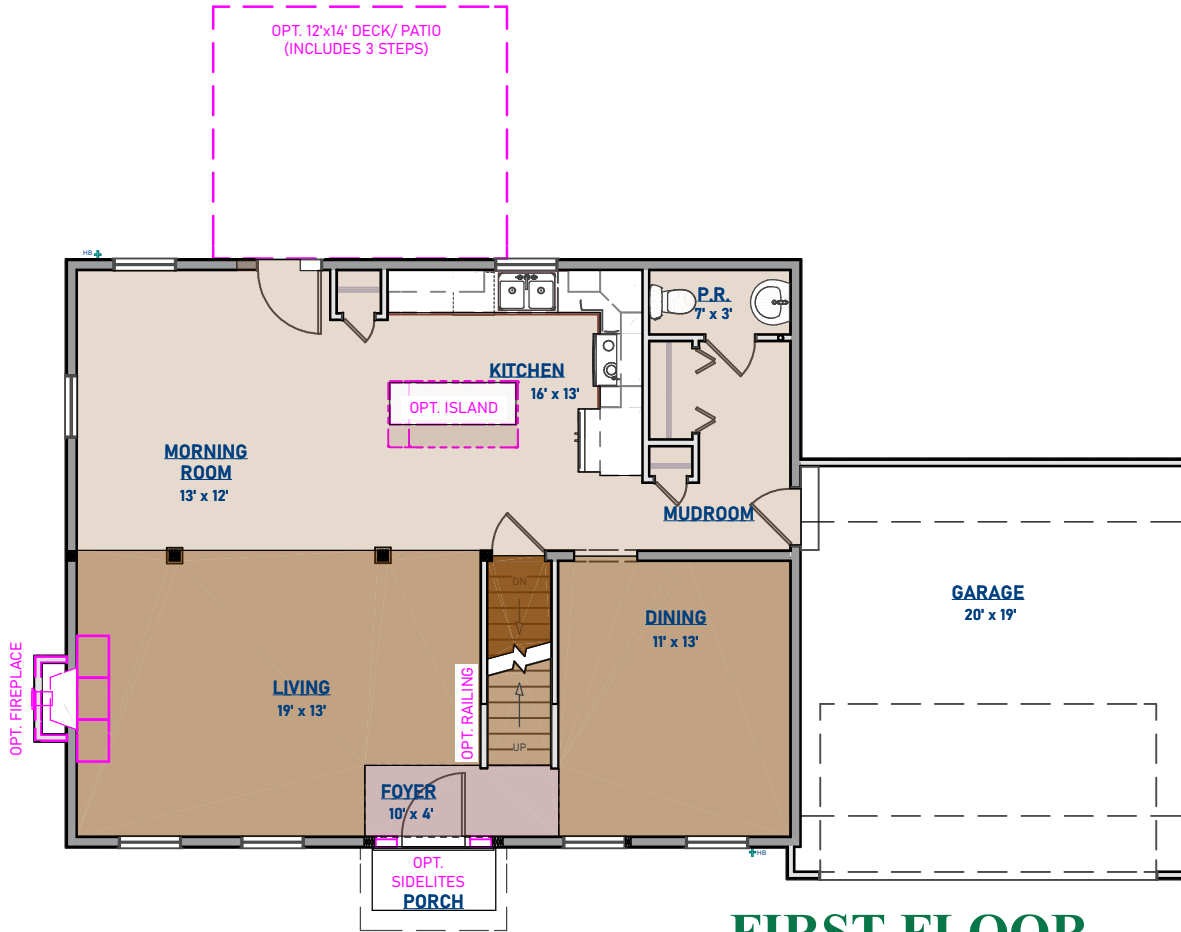

The Jolie - Meadows

"A" Elevation
2,218 Sq. Ft.

UPDATED: 05/07/20

ARTIST RENDERING -
SOME ITEMS SHOWN
MAY BE OPTIONAL

2760 Charlestown Road
Lancaster, PA 17603

P: (717) 394-6621
F: (717) 394-6729

FEATURES:

- 2-STORY COLONIAL
- 2-1/2 BATHS
- LAUNDRY CLOSET
- DEN

- 4 BEDROOMS
- EAT-IN KITCHEN
- WALK-IN MASTER CLOSET
- 2-CAR GARAGE

*** OPTIONAL EXTRAS:** **SIDELIGHTS** **FIREPLACE**
(BOLDED FEATURES SHOWN) **KITCHEN ISLAND** **RAILINGS**
BOX WINDOW **PATIO/DECK**
ALTERNATE ELEVATIONS
VAULTED CEILING - MASTER BED

The Jolie I - Meadows

"A" Elevation
2,218 Sq. Ft.

UPDATED: 05/07/20

FIRST FLOOR

SECOND FLOOR