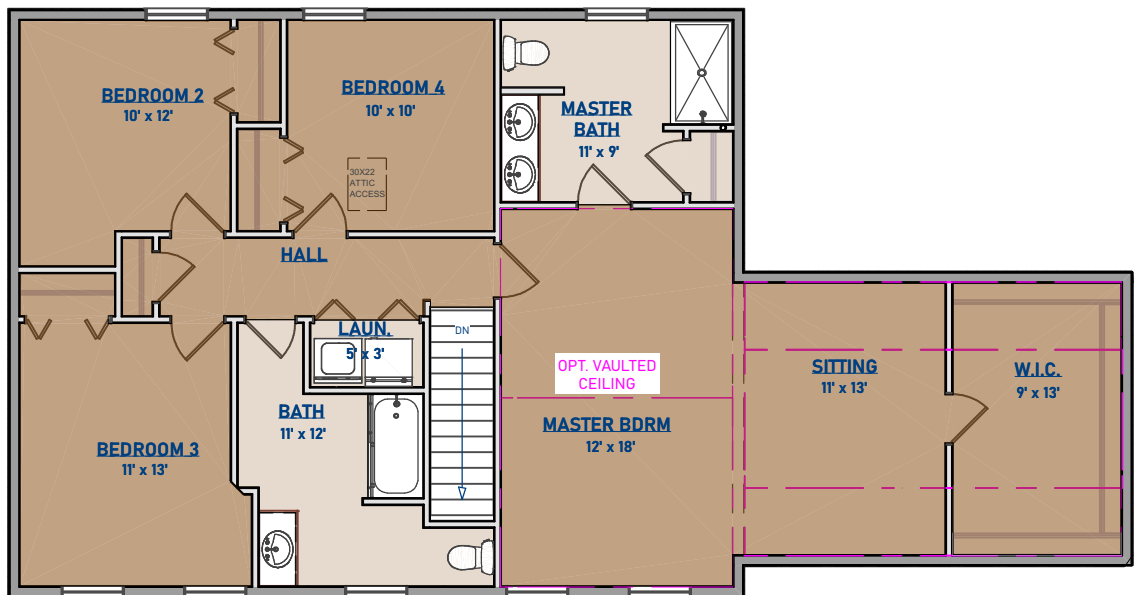

The Jolie - Meadows

"A" Elevation
2,218 Sq. Ft.

UPDATED: 05/07/20

ARTIST RENDERING -
SOME ITEMS SHOWN
MAY BE OPTIONAL

2760 Charlestown Road
Lancaster, PA 17603

P: (717) 394-6621
F: (717) 394-6729

FEATURES:

- 2-STORY COLONIAL
- 2-1/2 BATHS
- LAUNDRY CLOSET
- DEN

- 4 BEDROOMS
- EAT-IN KITCHEN
- WALK-IN MASTER CLOSET
- 2-CAR GARAGE

*** OPTIONAL EXTRAS:** **SIDELIGHTS** **FIREPLACE**
(BOLDED FEATURES SHOWN) **KITCHEN ISLAND** **RAILINGS**
BOX WINDOW **PATIO/DECK**
ALTERNATE ELEVATIONS
VAULTED CEILING - MASTER BED

The Jolie I - Meadows

"A" Elevation
2,218 Sq. Ft.

UPDATED: 05/07/20

FIRST FLOOR

SECOND FLOOR