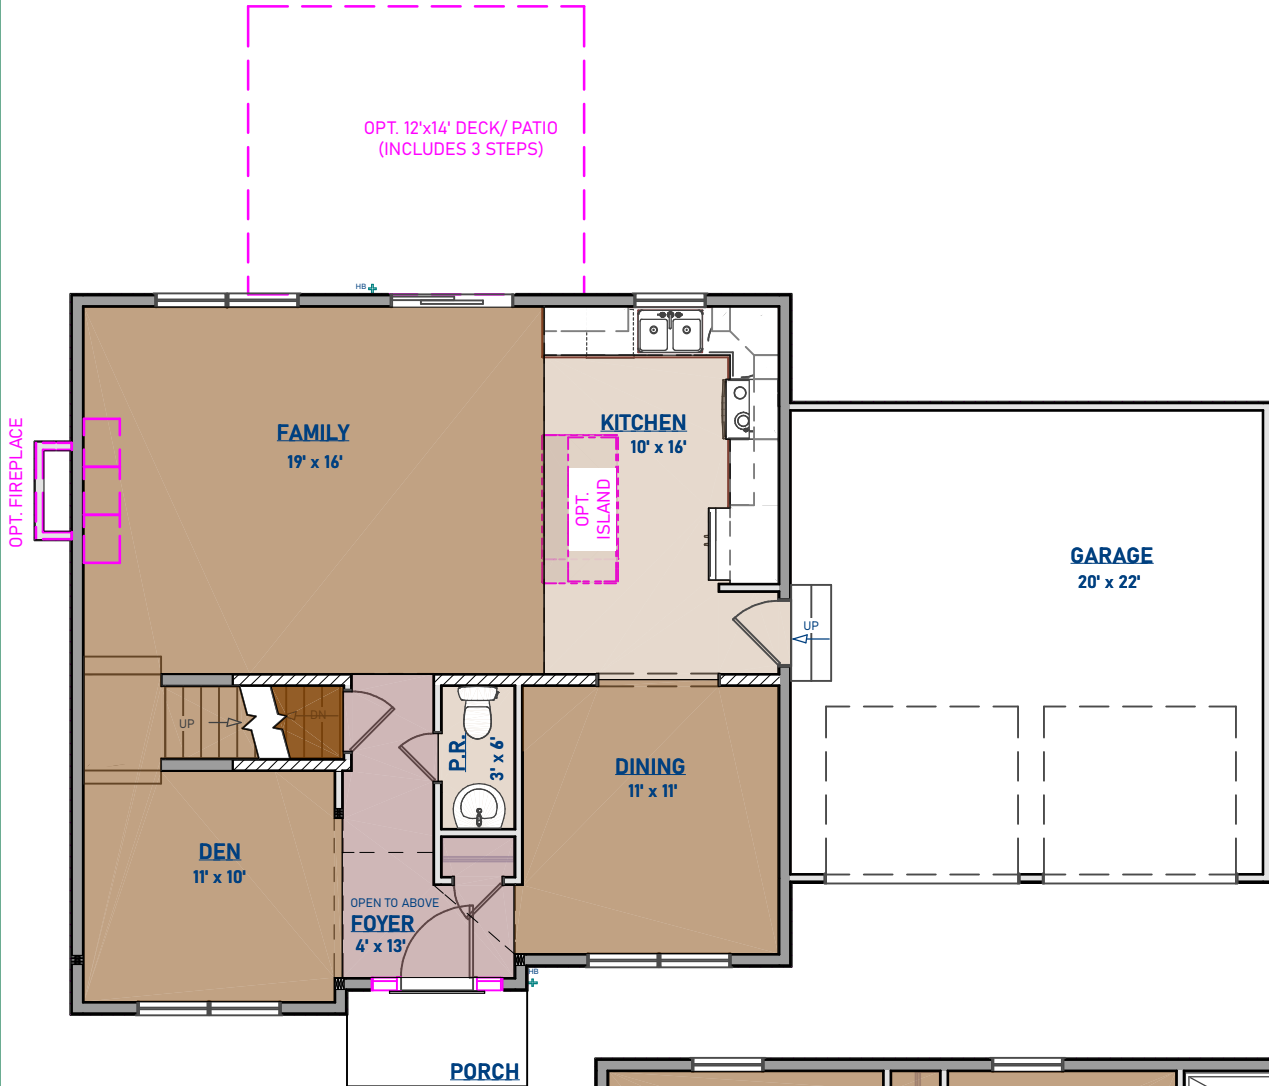

The Madison I

1,795 Sq. Ft.

UPDATED: 01/30/20

ARTIST RENDERING -
SOME ITEMS SHOWN
MAY BE OPTIONAL

2760 Charlestown Road
Lancaster, PA 17603

P: (717) 394-6621
F: (717) 394-6729

FEATURES:

- 2-STORY
- 2-1/2 BATHS
- 2-CAR GARAGE
- DEN

- 4 BEDROOMS
- EAT-IN KITCHEN
- WALK-IN MASTER CLOSET
- 2-STORY FOYER

*** OPTIONAL EXTRAS:** **SIDELIGHTS** RAILING AT STEPS
(**BOLDED FEATURES SHOWN**) **FIREPLACE** DECK
ALTERNATE ELEVATIONS
VAULTED CEILING
KITCHEN LAYOUTS/ISLAND

The Madison I

1,795 Sq. Ft.

UPDATED: 01/30/20

FIRST FLOOR

SECOND FLOOR