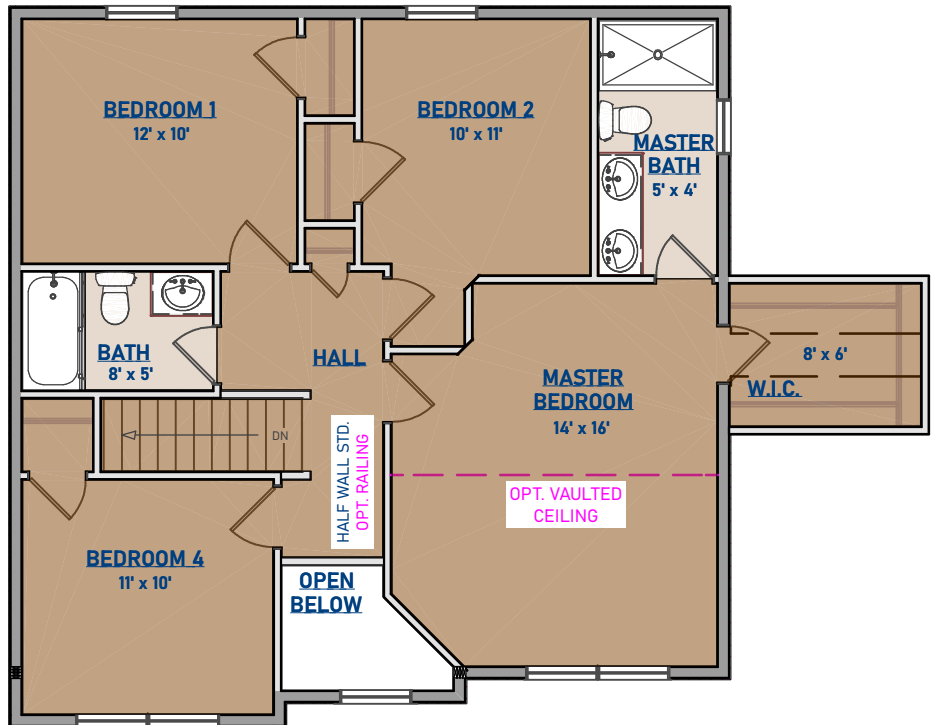

The Madison I

1,795 Sq. Ft.

UPDATED: 01/30/20

ARTIST RENDERING -
SOME ITEMS SHOWN
MAY BE OPTIONAL

2760 Charlestown Road
Lancaster, PA 17603

P: (717) 394-6621
F: (717) 394-6729

FEATURES:

- 2-STORY
- 2-1/2 BATHS
- 2-CAR GARAGE
- DEN

- 4 BEDROOMS
- EAT-IN KITCHEN
- WALK-IN MASTER CLOSET
- 2-STORY FOYER

*** OPTIONAL EXTRAS:** **SIDELIGHTS** RAILING AT STEPS
(**BOLDED FEATURES SHOWN**) **FIREPLACE** DECK
ALTERNATE ELEVATIONS
VAULTED CEILING
KITCHEN LAYOUTS/ISLAND

The Madison I

1,795 Sq. Ft.

UPDATED: 01/30/20

FIRST FLOOR

SECOND FLOOR