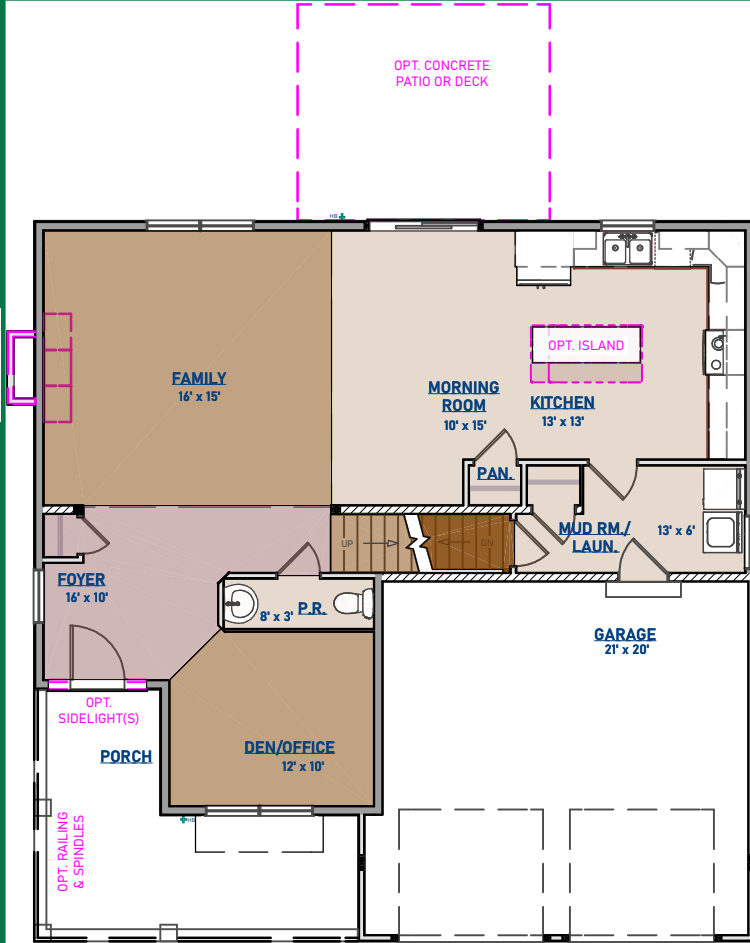

The Michael

2,354 Sq. Ft.

UPDATED: 11/24/20

ARTIST
RENDERING -
SOME ITEMS SHOWN
MAY BE OPTIONAL

Lancaster Home Builders

2760 Charlestown Road
Lancaster, PA 17603

P: (717) 394-6621

F: (717) 394-6729

FEATURES:

- 2-STORY
- 2-1/2 BATHS
- WALK-IN MASTER CLOSETS
- 2-CAR GARAGE
- 4 BEDROOMS
- KITCHEN PANTRY
- DEN
- STUDY

*** OPTIONAL EXTRAS:** SIDELIGHTS FIREPLACE
(BOLDED FEATURES SHOWN) ALTERNATE ELEVATIONS
VAULTED CEILING - MASTER BED
MASTER BATH LAYOUTS
POWDER ROOM LAYOUTS
5TH BEDROOM DECK

The Michael

2,354 Sq. Ft.

UPDATED: 11/24/20

FIRST FLOOR

OPTIONAL 5TH BEDROOM

SECOND FLOOR