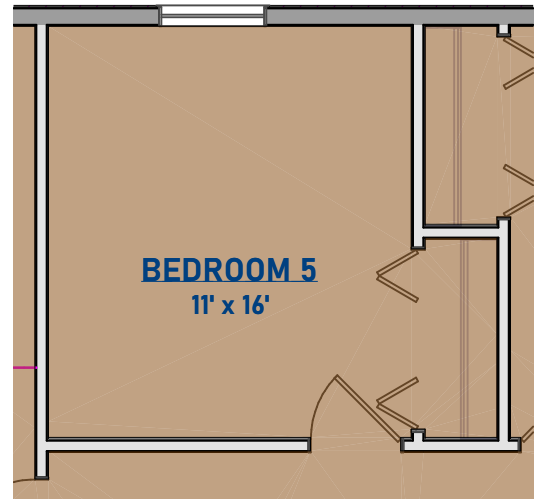

FEATURES:

- 2-STORY
- 2-1/2 BATHS
- WALK-IN MASTER CLOSETS
- 2-CAR GARAGE
- 4 BEDROOMS
- KITCHEN PANTRY
- DEN
- STUDY

*** OPTIONAL EXTRAS:** SIDELIGHTS FIREPLACE
(BOLDED FEATURES SHOWN) ALTERNATE ELEVATIONS
VAULTED CEILING - MASTER BED
MASTER BATH LAYOUTS
POWDER ROOM LAYOUTS
5TH BEDROOM DECK

The Michael

2,354 Sq. Ft.

UPDATED: 11/24/20

FIRST FLOOR

OPTIONAL 5TH BEDROOM

SECOND FLOOR