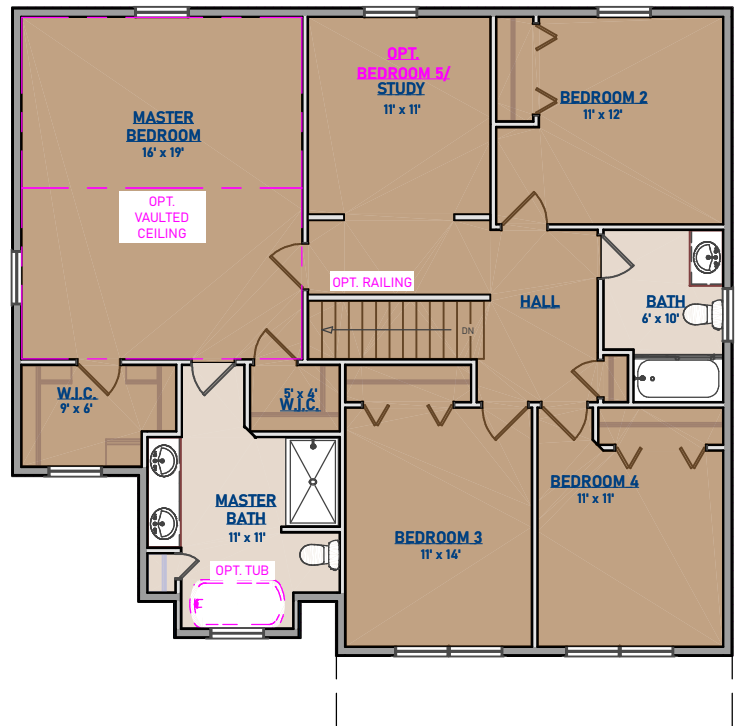

FEATURES:

- 2-STORY
- 2-1/2 BATHS
- WALK-IN MASTER CLOSETS
- 2-CAR GARAGE
- 4 BEDROOMS
- KITCHEN PANTRY
- DEN
- STUDY

*** OPTIONAL EXTRAS:** SIDELIGHTS FIREPLACE
(BOLDED FEATURES SHOWN) ALTERNATE ELEVATIONS
VAULTED CEILING - MASTER BED
MASTER BATH LAYOUTS
POWDER ROOM LAYOUTS
5TH BEDROOM DECK

The Michael

2,354 Sq. Ft.

UPDATED: 11/24/20

FIRST FLOOR

OPTIONAL 5TH BEDROOM

SECOND FLOOR